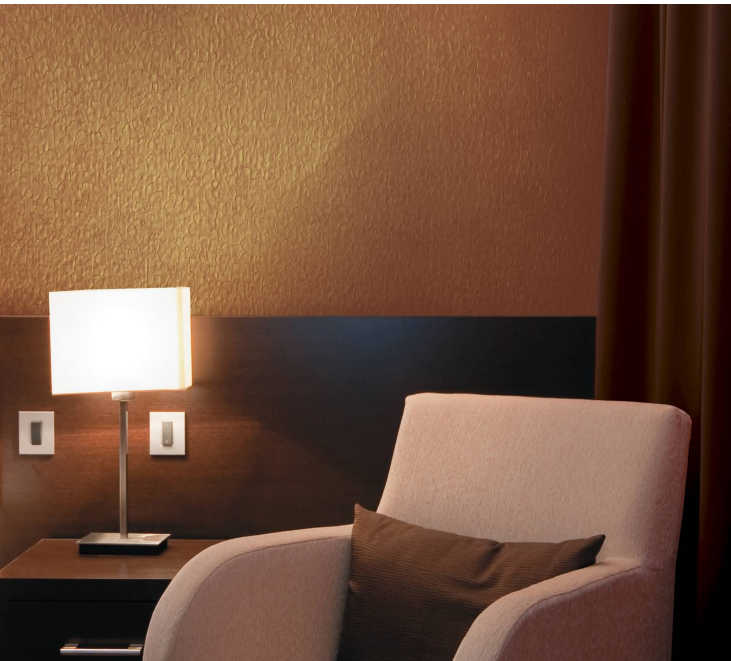

**TECHNICAL DATA SHEET**

Stylish wallcoverings enriched with texture for a warm decorative design scheme. For further information, please contact customer services on 03705 117 118.

**Product Details**

Design:	Verona
SKU:	07A61
Colour Description:	Cream
Width:	130 cm
Length:	30 m
Sold By:	Per linear metre
Construction Type:	Fabric backed Vinyl
Backer:	Osnaburg
Weight:	455gsm Type II (20oz)
Fire rating:	Euro Class B-s2,d0 Other Fire Certifications available include Russian GOST, Australian AS 5637.1, Chinese 8624