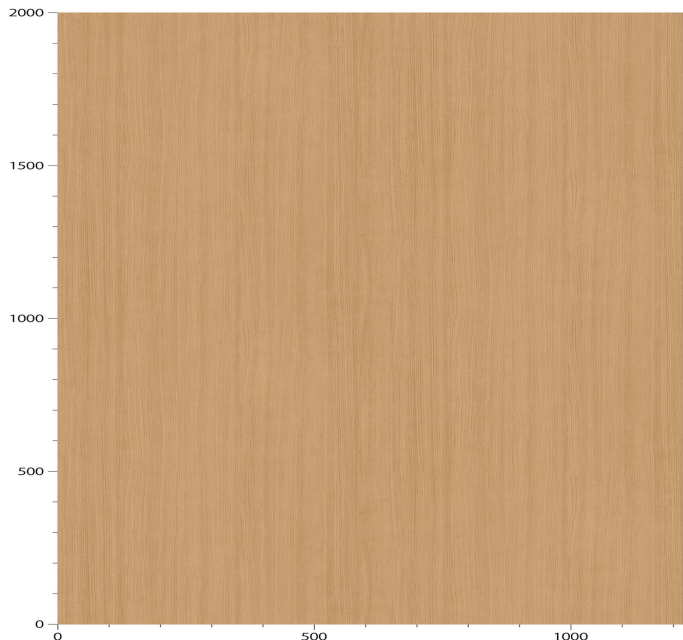

TECHNICAL DATA SHEET

Strataflex - Standard Wood | Cherry

- **Vertical Repeat:** 1000mm
- **Horizontal Repeat:** 638mm
- **Grain Pattern:** Straight Grain

- All Strataflex products contain antimicrobial properties. - This product is a Self-Adhesive Decorative Film. - To view our IMO Certificate, please contact marine@murasespec.com

Product Details	
Design:	Standard Wood
Colour Description:	Cherry
Width:	122cm
Length:	50m
Sold By:	By Linear Metre
Construction Type:	Self-Adhesive Decorative Film

CLEANABILITY

Washable

CE COMPLIANT

IMO RATED