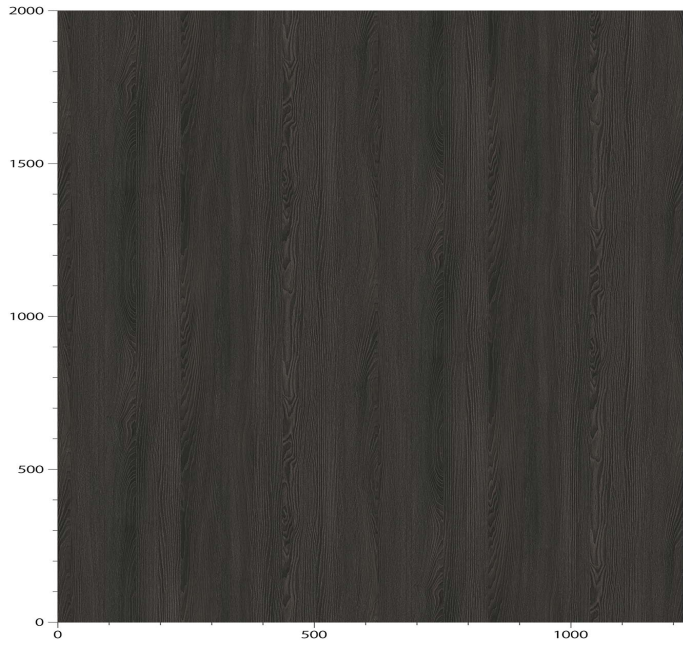

TECHNICAL DATA SHEET

Strataflex - Standard Wood | Ash

- **Vertical Repeat:** 1100mm
- **Horizontal Repeat:** 600mm
- **Grain Pattern:** Straight / Cross Grain

- All Strataflex products contain antimicrobial properties. - This product is a Self-Adhesive Decorative Film. - To view our IMO Certificate, please contact marine@murasespec.com

Product Details

Design:	Standard Wood
Colour Description:	Ash
Width:	122cm
Length:	50m
Sold By:	By Linear Metre
Construction Type:	Self-Adhesive Decorative Film

CLEANABILITY

Washable

CE COMPLIANT

IMO RATED

BV2690

LIGHTFASTNESS

Very good. (6 out of 8 to BSEN20105)

VOC RATED

A+

Hanging Information

Pattern Repeat:	Half Drop
Recommended Adhesive:	This product is a Self-Adhesive Decorative Film.

AVAILABLE COLOURWAYS IN THIS DESIGN

To view the full range of colourways available in this design, please search 'Standard Wood' using the search function tool on the Muraspec website.