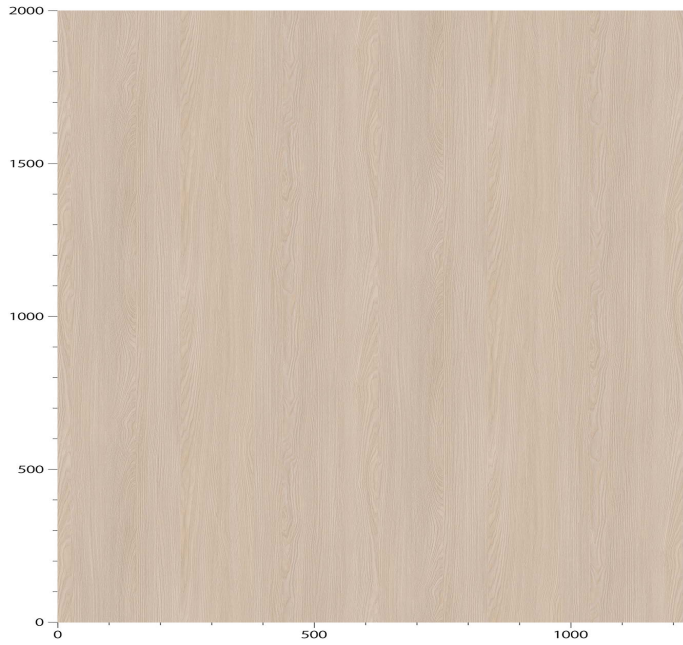

**TECHNICAL DATA SHEET**

**Strataflex - Standard Wood | Ash**

- **Vertical Repeat:** 1100mm
- **Horizontal Repeat:** 600mm
- **Grain Pattern:** Straight / Cross Grain

- All Strataflex products contain antimicrobial properties. - This product is a Self-Adhesive Decorative Film. - To view our IMO Certificate, please contact [marine@murasespec.com](mailto:marine@murasespec.com)

**Product Details**

Design:	Standard Wood
Colour Description:	Ash
Width:	122cm
Length:	50m
Sold By:	By Linear Metre
Construction Type:	Self-Adhesive Decorative Film

**CLEANABILITY**

Washable

**CE COMPLIANT**