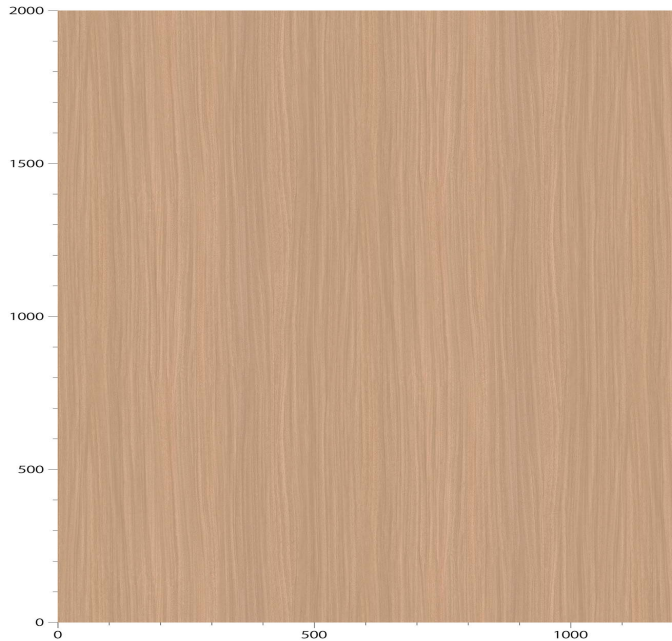

TECHNICAL DATA SHEET

Strataflex - Standard Wood | Walnut

- **Vertical Repeat:** 1250mm
- **Horizontal Repeat:** 526mm
- **Grain Pattern:** Straight Grain

- All Strataflex products contain antimicrobial properties. - This product is a Self-Adhesive Decorative Film. - To view our IMO Certificate, please contact marine@murasespec.com

Product Details	
Design:	Standard Wood
Colour Description:	Walnut
Width:	122cm
Length:	50m
Sold By:	By Linear Metre
Construction Type:	Self-Adhesive Decorative Film

CLEANABILITY

Washable

CE COMPLIANT

IMO RATED

BV2690

LIGHTFASTNESS

Very good. (6 out of 8 to BSEN20105)

VOC RATED

A+

Hanging Information	
Pattern Repeat:	Half Drop
Recommended Adhesive:	This product is a Self-Adhesive Decorative Film.

AVAILABLE COLOURWAYS IN THIS DESIGN