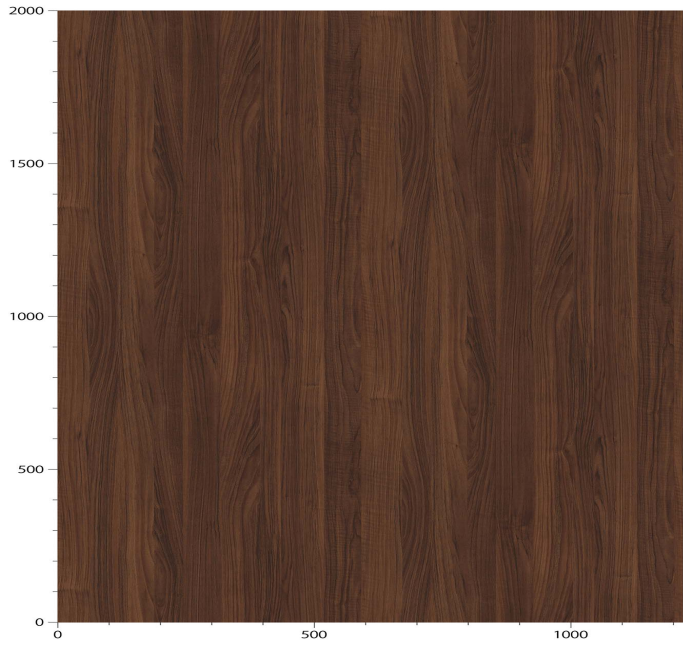

TECHNICAL DATA SHEET

Strataflex - Standard Wood | Walnut

- **Vertical Repeat:** 1250mm
- **Horizontal Repeat:** 610mm
- **Grain Pattern:** Straight/Cross Grain

- All Strataflex products contain antimicrobial properties. - This product is a Self-Adhesive Decorative Film. - To view our IMO Certificate, please contact marine@murasespec.com

Product Details

| | |
|---------------------|-------------------------------|
| Design: | Standard Wood |
| Colour Description: | Walnut |
| Width: | 122cm |
| Length: | 50m |
| Sold By: | By Linear Metre |
| Construction Type: | Self-Adhesive Decorative Film |

A+

Hanging Information

| | |
|-----------------------|--|
| Pattern Repeat: | Half Drop |
| Recommended Adhesive: | This product is a Self-Adhesive Decorative Film. |

AVAILABLE COLOURWAYS IN THIS DESIGN

To view the full range of colourways available in this design, please search 'Standard Wood' using the search function tool on the Muraspec website.