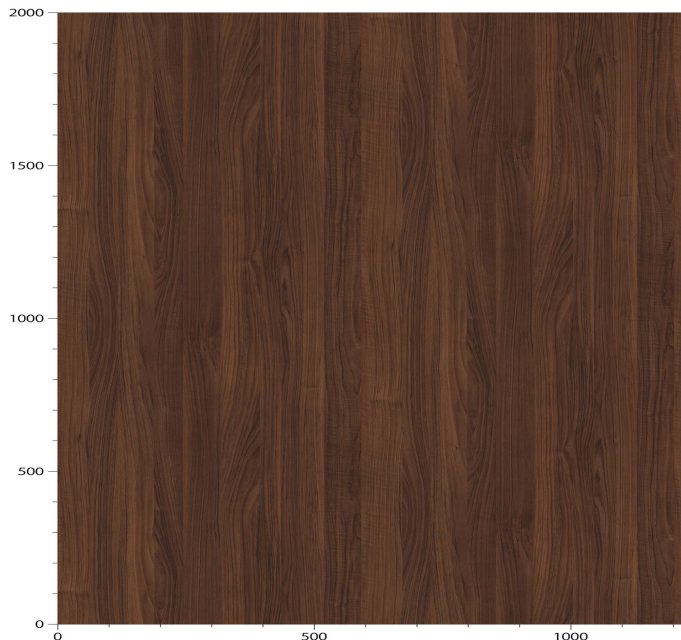

**TECHNICAL DATA SHEET**

**Strataflex - Standard Wood | Walnut**

- **Vertical Repeat:** 1250mm
- **Horizontal Repeat:** 610mm
- **Grain Pattern:** Straight/Cross Grain

- All Strataflex products contain antimicrobial properties. - This product is a Self-Adhesive Decorative Film. - To view our IMO Certificate, please contact [marine@murasespec.com](mailto:marine@murasespec.com)

**Product Details**

Design:	Standard Wood
Colour Description:	Walnut
Width:	122cm
Length:	50m
Sold By:	By Linear Metre
Construction Type:	Self-Adhesive Decorative Film

**CLEANABILITY**

Washable

**CE COMPLIANT**