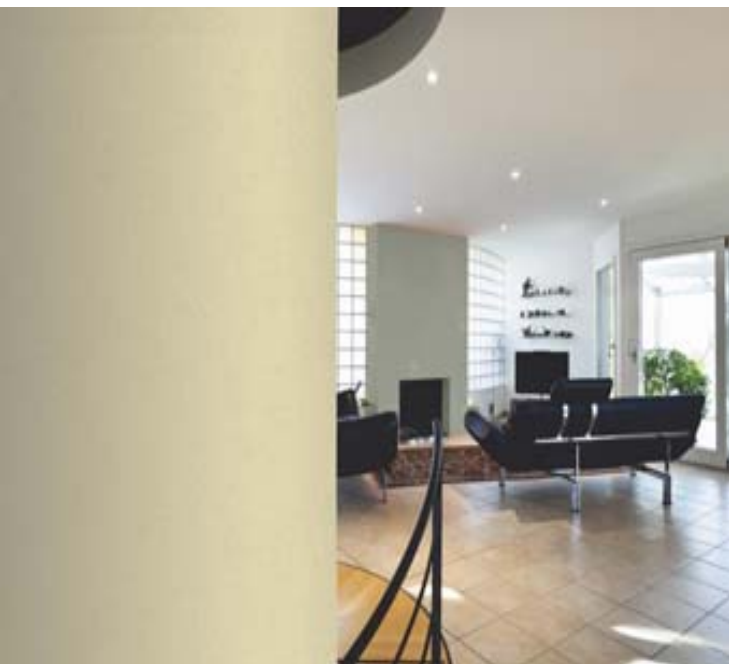

TECHNICAL DATA SHEET

ROHAN - A stylish and versatile design featuring a subtle cross weave textile pattern. This classic wallcovering is suitable for any room and works well in large receptions, corridors and high footfall areas. For further information please contact customer services on 03705 117 118.

Product Details

Design:	Rohan
SKU:	01A53
Colour Description:	Beige
Width:	130 cm
Length:	30 m
Sold By:	Per linear metre
Construction Type:	Fabric backed Vinyl
Backer:	Non woven polyester
Weight:	360gsm Type I (15oz)
Fire rating:	Euro Class B