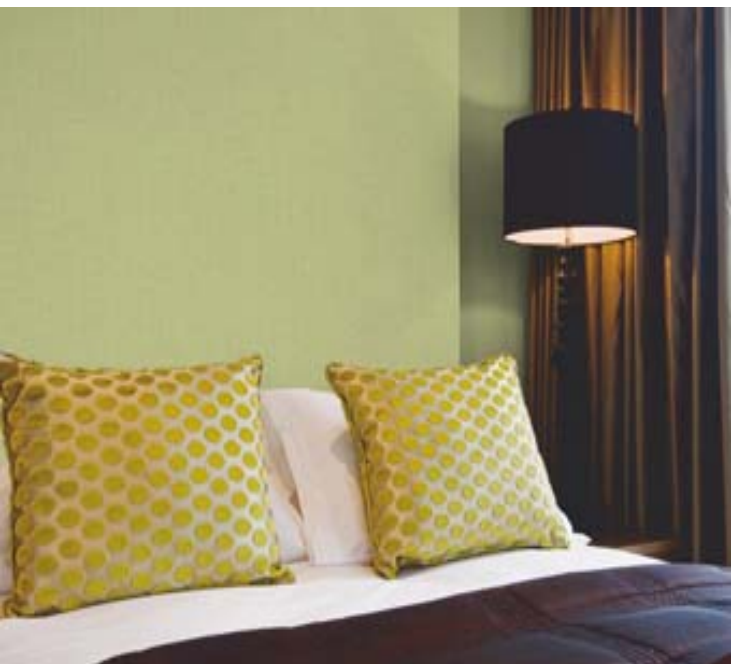

TECHNICAL DATA SHEET

ROHAN - A stylish and versatile design featuring a subtle cross weave textile pattern. This classic wallcovering is suitable for any room and works well in large receptions, corridors and high footfall areas. For further information please contact customer services on 03705 117 118.

Product Details

Design:	Rohan
SKU:	01A52
Colour Description:	Beige
Width:	130 cm
Length:	30 m
Sold By:	Per linear metre
Construction Type:	Fabric backed Vinyl
Backer:	Non woven polyester
Weight:	360gsm Type I (15oz)
Fire rating:	Euro Class B