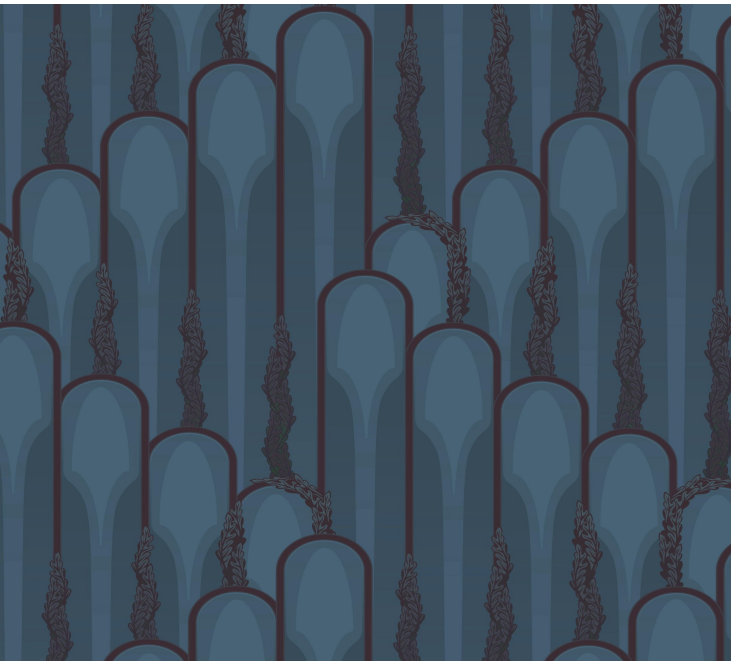

TECHNICAL DATA SHEET

Theatrical and full of Art Deco character, "Rivendell" has a stepped look reminiscent of Art Deco architecture, formed by long vertical lines and curved arches.

Product Details

| | |
|---------------------|-----------------------------|
| Design: | Rivendell |
| Colour Description: | Blue |
| Width: | 52cm |
| Length: | 10m |
| Sold By: | Roll |
| Construction Type: | Printed Non-Woven (Non-PVC) |
| Backer: | Non Woven Polyester |
| Weight: | 187gsm |
| Fire rating: | Euroclass B-s1,d0 |

| | |
|-----------------------|---|
| Pattern Repeat: | 40.8cm |
| Pattern Offset: | 0cm |
| Pattern Overlap: | 0cm |
| Recommended Adhesive: | Hard Spatula and Joint Cutter. Adhesive: Murabond Heavy. On dry lining use Murabond Easy Strip. On sealed surfaces use Murabond Sealed Surface Adhesive |