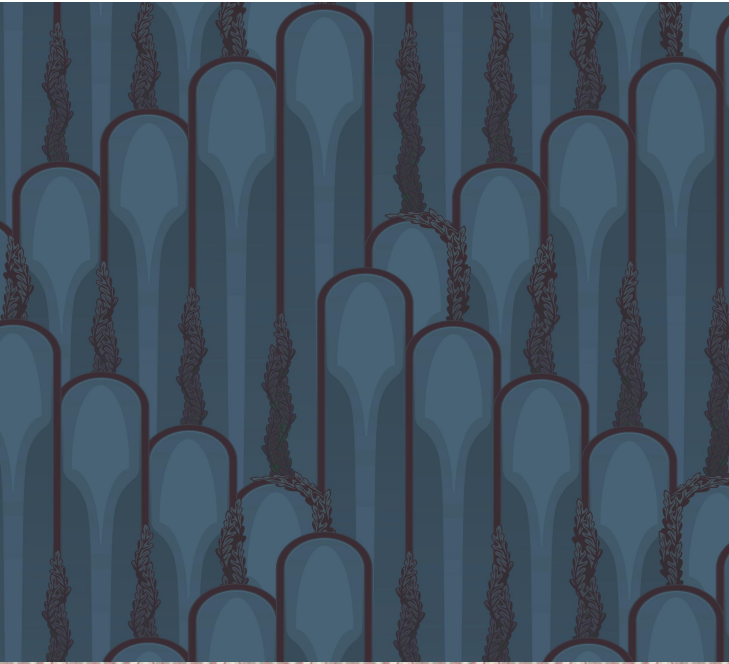

TECHNICAL DATA SHEET

Theatrical and full of Art Deco character, "Rivendell" has a stepped look reminiscent of Art Deco architecture, formed by long vertical lines and curved arches.

Product Details

Design:	Rivendell
Colour Description:	Blue
Width:	52cm
Length:	10m
Sold By:	Roll
Construction Type:	Printed Non-Woven (Non-PVC)
Backer:	Non Woven Polyester
Weight:	187gsm
Fire rating:	Euroclass B-s1,d0

Pattern Repeat:	40.8cm
Pattern Offset:	0cm
Pattern Overlap:	0cm
Recommended Adhesive:	Hard Spatula and Joint Cutter. Adhesive: Murabond Heavy. On dry lining use Murabond Easy Strip. On sealed surfaces use Murabond Sealed Surface Adhesive

AVAILABLE COLOURWAYS IN THIS DESIGN

To view the full range of colourways available in this design, please search 'Rivendell' using the search function tool on the Muraspec website.

Paste to wall

By Straight Hanging