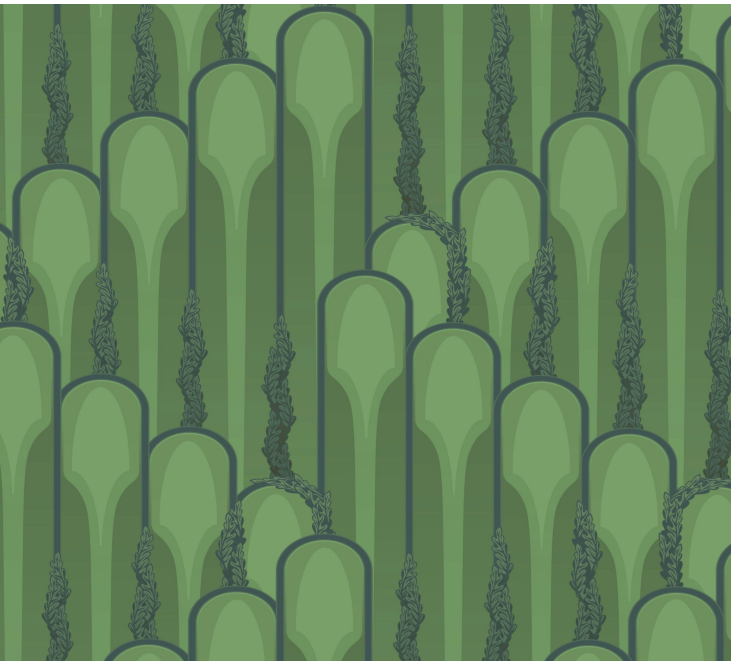

TECHNICAL DATA SHEET

Theatrical and full of Art Deco character, "Rivendell" has a stepped look reminiscent of Art Deco architecture, formed by long vertical lines and curved arches.

Product Details

Design:	Rivendell
Colour Description:	Dark Green
Width:	52cm
Length:	10m
Sold By:	Roll
Construction Type:	Printed Non-Woven (Non-PVC)
Backer:	Non Woven Polyester
Weight:	187gsm
Fire rating:	Euroclass B-s1,d0