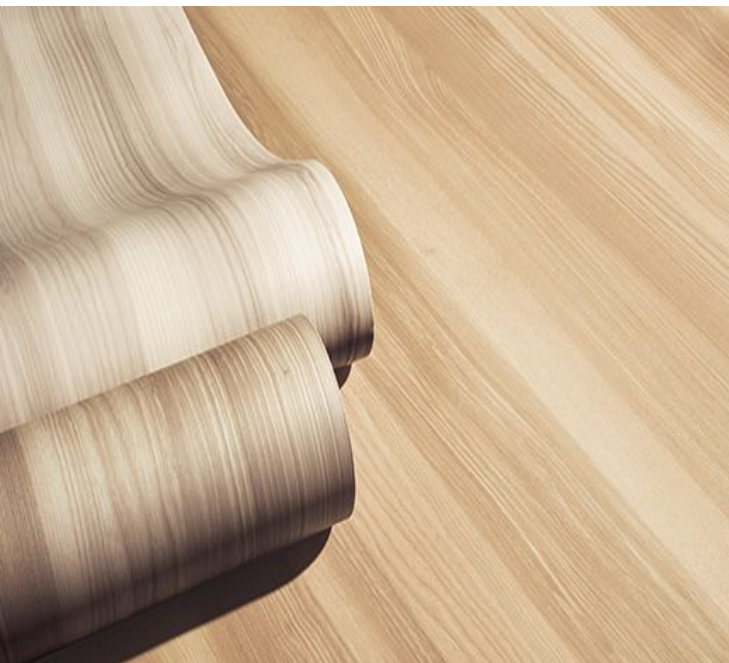

TECHNICAL DATA SHEET

Strataflex - Premium Wood | Olive Ash

- **Vertical Repeat:** 1116mm
- **Horizontal Repeat:** 1220mm
- **Grain Pattern:** Straight / Cross Grain

- All Strataflex products contain antimicrobial properties. - This product is a Self-Adhesive Decorative Film. - To view our IMO Certificate, please contact marine@murasespec.com

Product Details

Design:	Premium Wood
Colour Description:	Olive Ash
Width:	122cm
Length:	50m
Sold By:	By Linear Metre
Construction Type:	Self-Adhesive Decorative Film

CLEANABILITY

Washable

CE COMPLIANT

IMO RATED