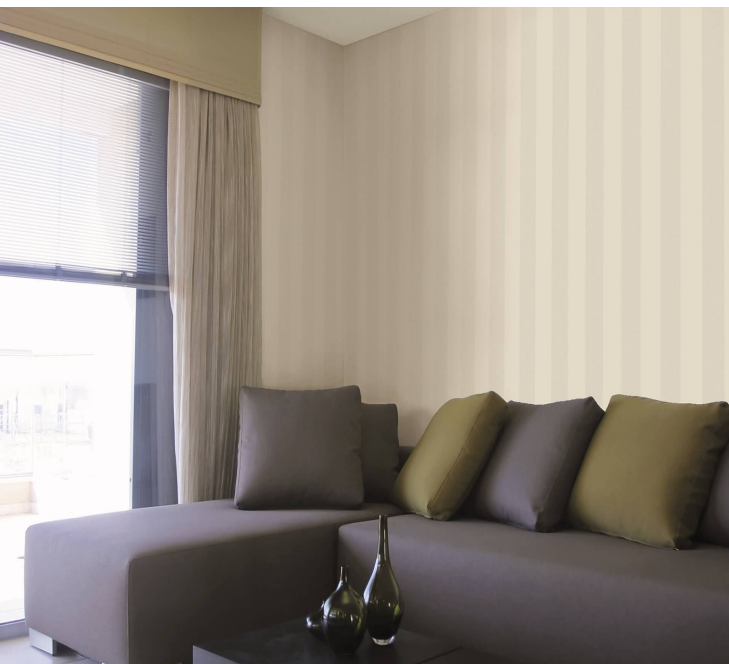

TECHNICAL DATA SHEET

For further information please contact customer services on 03705 117 118.

Product Details

Design:	Pearl Stripe
SKU:	P2148
Colour Description:	Cream
Width:	130 cm
Length:	30m
Sold By:	Per linear metre
Construction Type:	Fabric backed Vinyl
Backer:	Non woven polyester
Weight:	410gsm Type I (18oz)
Fire rating:	Euro Class B-s2,d0 Other Fire Certifications available include Russian GOST, Australian AS 5637.1, Chinese 8624

LIGHTFASTNESS

Very good. (6 out of 8
to BSEN20105)

VOC RATED

A+

Hanging Information

Pattern Repeat:	0cm
Pattern Offset:	0cm
Pattern Overlap:	16cm
Recommended Adhesive:	Murabond Heavy. On dry lining use Murabond Easy Strip. On sealed surfaces use Murabond Sealed Surface Adhesive. For other surfaces contact Customer Services on 03705 117 118.