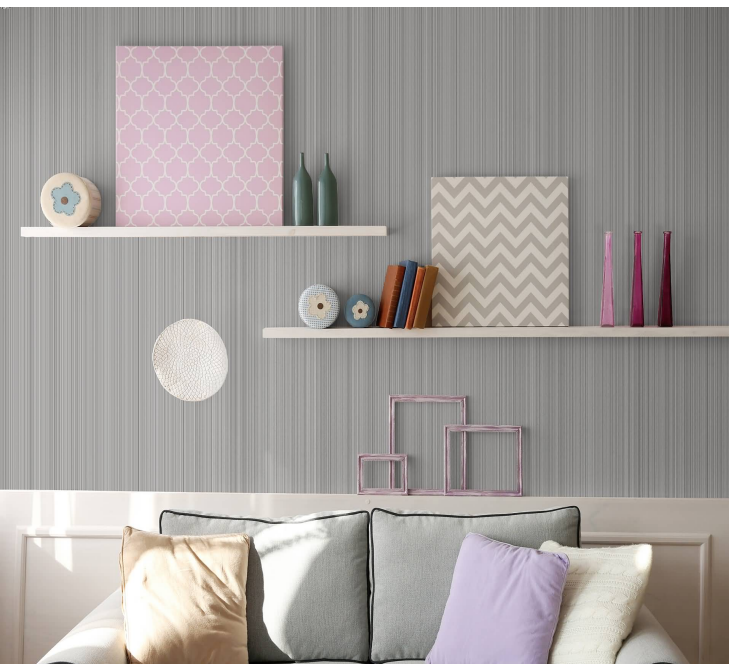

TECHNICAL DATA SHEET

Timeless vertical stripes embossed with a multitude of raised lines; the perfect juxtaposition for a sleek design scheme. Available in a range of colours, Linea's rich textures add subtle, but palpable depth and character to contemporary interior spaces.

Product Details

Design:	Linea
SKU:	10779
Colour Description:	Pink
Width:	130 cm
Length:	30 m
Sold By:	Per linear metre
Construction Type:	Fabric backed Vinyl
Backer:	Osenburg
Weight:	455gsm Type II (20oz)
Fire rating:	Euro Class B-s2,d0 Other Fire Certifications available include Russian GOST, Australian AS 5637.1, Chinese 8624