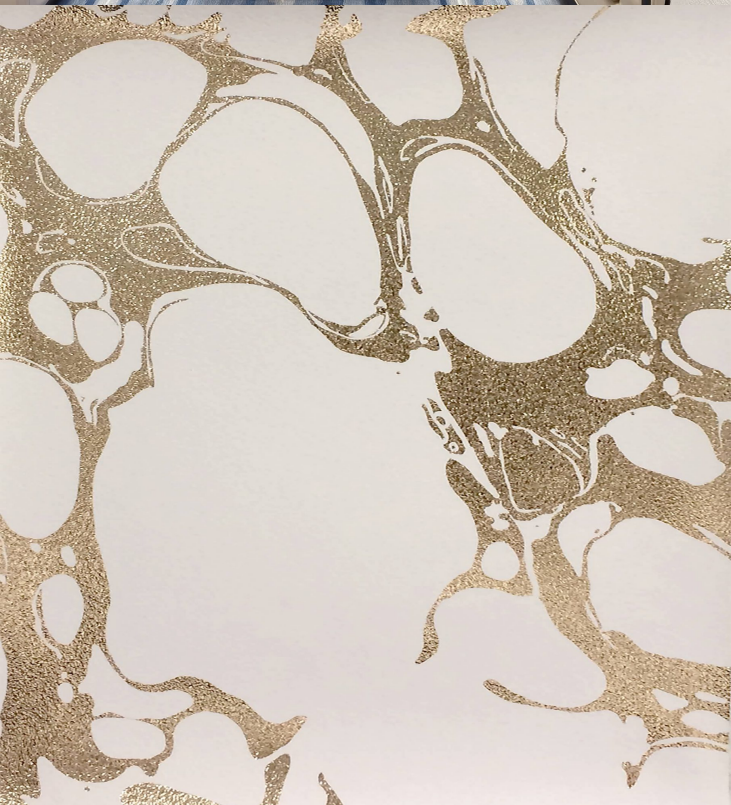

TECHNICAL DATA SHEET

Inspired by an oil and water design technique, Lava combines an oversized foil print with subtle embossed textures for a magnificently bold and contemporary design. This showstopper is characterised by a lustrous palette, including such colours as mink on silver, white on gold and an inky blue on pewter, and demonstrates just how spectacular yet intricate wallcoverings can be.

Product Details

Design:	Lava
SKU:	11062
Colour Description:	Gold
Width:	130 cm
Length:	30 m
Sold By:	per linear metre
Construction Type:	PET Foil
Backer:	Non woven Polyester
Weight:	350gsm Type I (15oz)
Fire rating:	Euro Class B-s2,d0 Other Fire Certifications available include Russian GOST, Australian AS 5637.1, Chinese 8624

LIGHTFASTNESS

Very good. (6 out of 8 to BSEN20105)

VOC RATED

A+

Hanging Information

Pattern Repeat:	80cm
Pattern Offset:	40cm
Pattern Overlap:	5cm
Recommended Adhesive:	Felt Edged Spatula. Murabond Heavy. On dry lining use Murabond Easy Strip. On sealed surfaces use Murabond Sealed Surface Adhesive. For other surfaces contact Customer Services on 03705 117 118.

Paste to wall

By Straight Hanging

Offset Match

Overlap & Trim

AVAILABLE COLOURWAYS IN THIS DESIGN

To view the full range of colourways available in this design, please search 'Lava' using the search function tool on the Muraspec website.