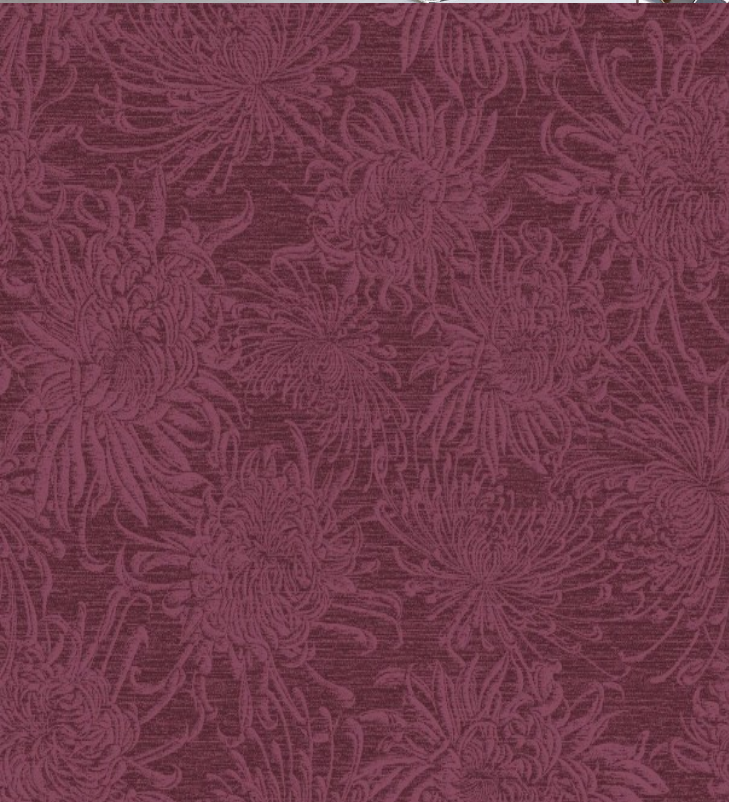

## TECHNICAL DATA SHEET

Inspired by the perfectly formed chrysanthemum, 'Laguna' is a stylised hand drawn interpretation of this beautiful flower. Presented in a variety of subtle colourways, this design brings understated elegance to any room. Fardis exquisite Paradise series is an elegant take on island-inspired design. Graceful, flying birds are nestled within the vivid foliage of the Carmen, Eterno and Lucia wallcoverings. A similarly craggy coastal palette inspires our Laguna and Kabru designs. Rich accent colours from Tropical Turquoise to Emerald Green, and the brighter tones of Fiery Orange and Fuchsia Pink create lifelike colour stories, adding an ethereal element of surprise to any interior scheme. For further information please contact customer services on 0333 240 9045.

## Product Details

Design:	Laguna
Colour Description:	Pink
Width:	70cm
Length:	10m
Sold By:	Roll
Construction Type:	Printed Non-Woven (Non-PVC)
Backer:	Non-Woven Polyester
Weight:	200 gsm
Fire rating:	Euro Class B-s1, d0