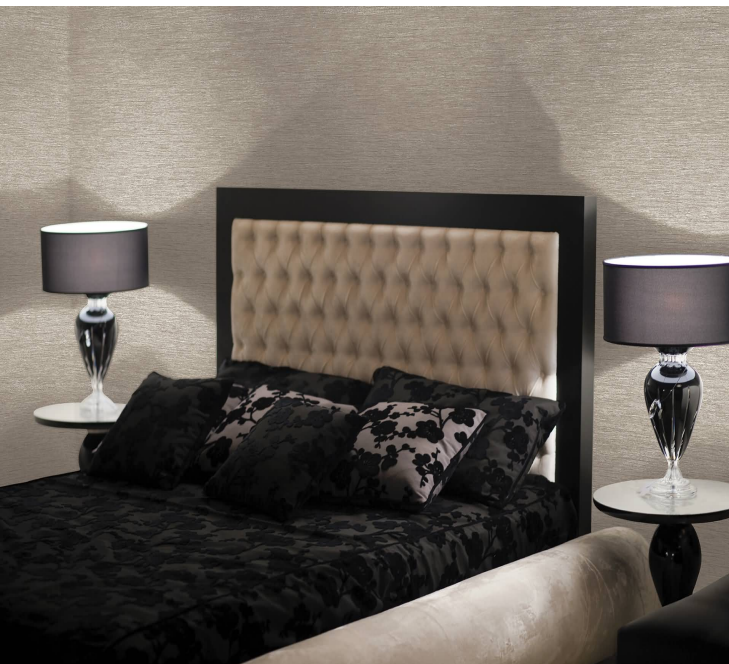

## TECHNICAL DATA SHEET

Silk looking wallcoverings enhance walls with drama and texture. When intense depth of colour as well as inspired neutrals are applied, you end up with a smart and stylish alternative for your interior schemes. This style of wallcovering will always be popular. Choose from a wide selection in this classic look. This luxury fabric inspired wallcovering boasts elegance, beauty and versatility. With its rich textured finish, it brings style, sheen, and flair to any space.

## Product Details

Design:	Khotan
SKU:	P8498
Colour Description:	Taupe
Width:	130 cm
Length:	30 m
Sold By:	Per linear metre
Construction Type:	Fabric backed Vinyl
Backer:	Non woven polyester
Weight:	410gsm Type I (18oz)
Fire rating:	Euro Class B-s2,d0 Other Fire Certifications available include Russian GOST, Australian AS 5637.1, Chinese 8624