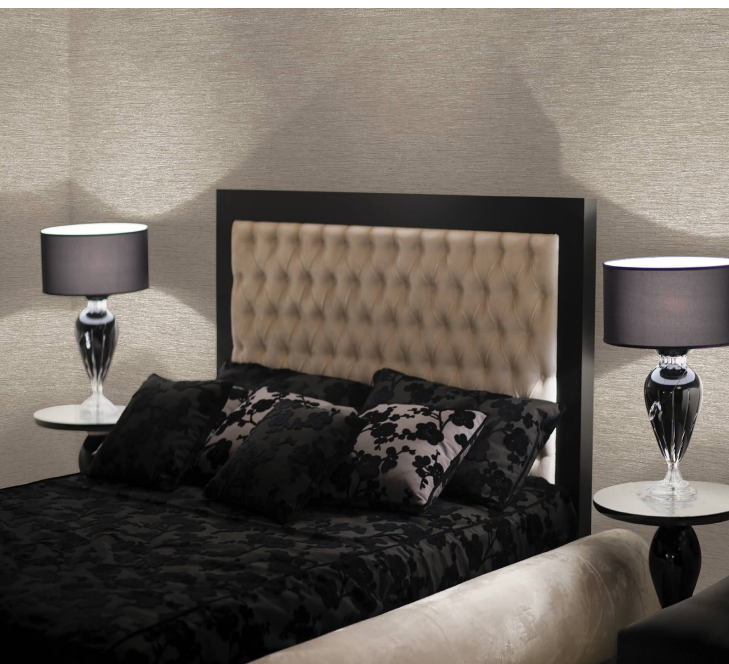

TECHNICAL DATA SHEET

Silk looking wallcoverings enhance walls with drama and texture. When intense depth of colour as well as inspired neutrals are applied, you end up with a smart and stylish alternative for your interior schemes. This style of wallcovering will always be popular. Choose from a wide selection in this classic look. This luxury fabric inspired wallcovering boasts elegance, beauty and versatility. With its rich textured finish, it brings style, sheen, and flair to any space.

Product Details

Design:	Khotan
SKU:	P8498
Colour Description:	Taupe
Width:	130 cm
Length:	30 m
Sold By:	Per linear metre
Construction Type:	Fabric backed Vinyl
Backer:	Non woven polyester
Weight:	410gsm Type I (18oz)
Fire rating:	Euro Class B-s2,d0 Other Fire Certifications available include Russian GOST, Australian AS 5637.1, Chinese 8624