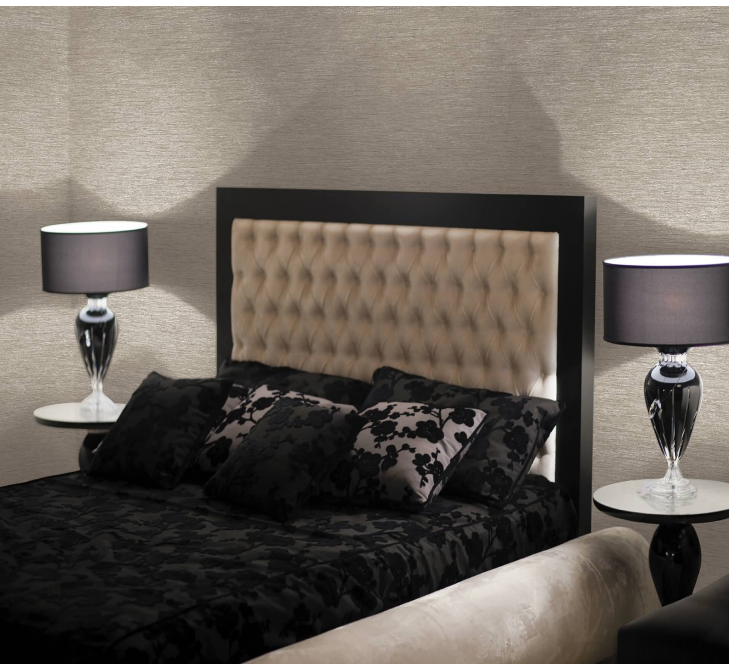

## TECHNICAL DATA SHEET

Silk looking wallcoverings enhance walls with drama and texture. When intense depth of colour as well as inspired neutrals are applied, you end up with a smart and stylish alternative for your interior schemes. This style of wallcovering will always be popular. Choose from a wide selection in this classic look. This luxury fabric inspired wallcovering boasts elegance, beauty and versatility. With its rich textured finish, it brings style, sheen, and flair to any space.

## Product Details

Design:	Khotan
SKU:	P8497
Colour Description:	Grey
Width:	130 cm
Length:	30 m
Sold By:	Per linear metre
Construction Type:	Fabric backed Vinyl
Backer:	Non woven polyester
Weight:	410gsm Type I (18oz)
Fire rating:	Euro Class B-s2,d0 Other Fire Certifications available include Russian GOST, Australian AS 5637.1, Chinese 8624