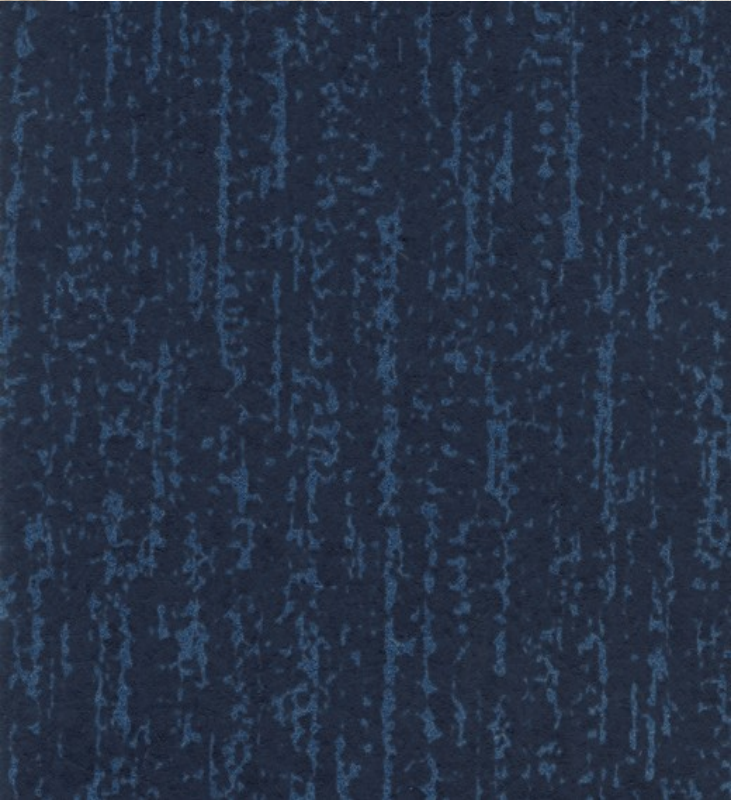

TECHNICAL DATA SHEET

This abstract stylisation of wood bark complements the more highly decorative and impactful designs in our Paradise collection. Fardis exquisite Paradise series is an elegant take on island-inspired design. Graceful, flying birds are nestled within the vivid foliage of the Carmen, Eterno and Lucia wallcoverings. A similarly craggy coastal palette inspires our Laguna and Kabru designs. Rich accent colours from Tropical Turquoise to Emerald Green, and the brighter tones of Fiery Orange and Fuchsia Pink create lifelike colour stories, adding an ethereal element of surprise to any interior scheme. For further information please contact customer services on 0333 240 9045.

Product Details

Design:	Kabru
Colour Description:	Blue
Width:	70cm
Length:	10m
Sold By:	Roll
Construction Type:	Textile Faced Non-woven Backed
Backer:	Non-Woven Polyester
Weight:	200 gsm
Fire rating:	Euroclass B-s1, d0

CLEANABILITY

Extra Washable

CE COMPLIANT

LIGHTFASTNESS

Very good. (6 out of 8 to BSEN20105)

VOC RATED

Hanging Information

Pattern Repeat:	0cm
Pattern Offset:	0cm
Pattern Overlap:	0cm
Recommended Adhesive:	Murabond Heavy

AVAILABLE COLOURWAYS IN THIS DESIGN

To view the full range of colourways available in this design, please search 'Kabru' using the search function tool on the Muraspec website.

Paste to wall

By Straight Hanging