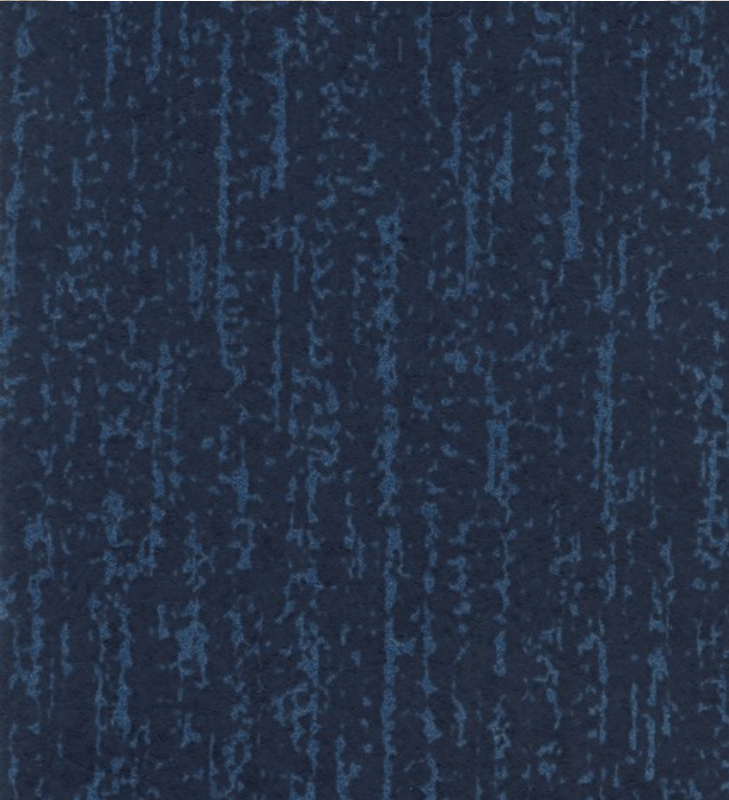

TECHNICAL DATA SHEET

This abstract stylisation of wood bark complements the more highly decorative and impactful designs in our Paradise collection. Fardis exquisite Paradise series is an elegant take on island-inspired design. Graceful, flying birds are nestled within the vivid foliage of the Carmen, Eterno and Lucia wallcoverings. A similarly craggy coastal palette inspires our Laguna and Kabru designs. Rich accent colours from Tropical Turquoise to Emerald Green, and the brighter tones of Fiery Orange and Fuchsia Pink create lifelike colour stories, adding an ethereal element of surprise to any interior scheme. For further information please contact customer services on 0333 240 9045.

Product Details

Design:	Kabru
Colour Description:	Blue
Width:	70cm
Length:	10m
Sold By:	Roll
Construction Type:	Textile Faced Non-woven Backed
Backer:	Non-Woven Polyester
Weight:	200 gsm
Fire rating:	Euroclass B-s1, d0

CLEANABILITY

Extra Washable

CE COMPLIANT

LIGHTFASTNESS

Very good. (6 out of 8 to BSEN20105)

VOC RATED

Hanging Information

Pattern Repeat:	0cm
Pattern Offset:	0cm
Pattern Overlap:	0cm
Recommended Adhesive:	Murabond Heavy

AVAILABLE COLOURWAYS IN THIS DESIGN

To view the full range of colourways available in this design, please search 'Kabru' using the search function tool on the Muraspec website.

Paste to wall

By Straight Hanging