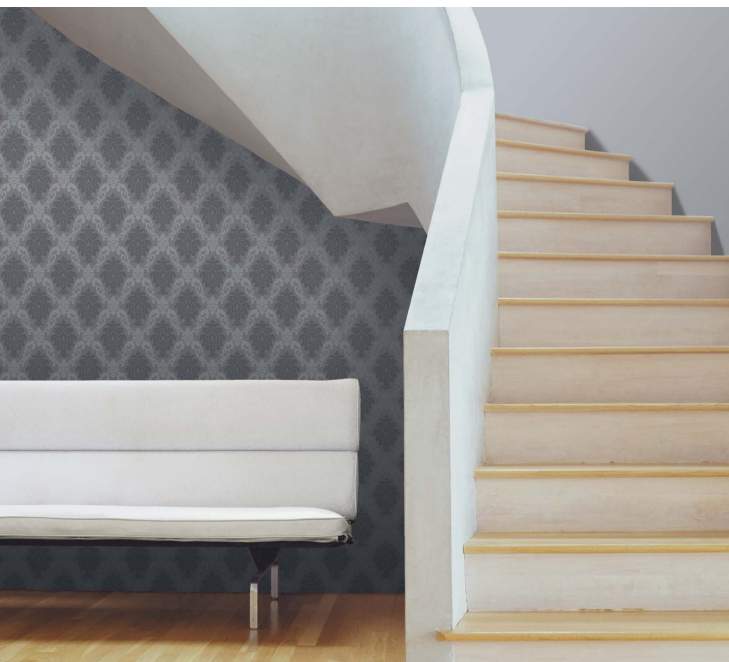

Product Details

Design:	Hampton
SKU:	P1465
Colour Description:	Grey
Width:	52 cm
Length:	10.05 m
Sold By:	Roll
Construction Type:	Fabric backed Vinyl
Backer:	Non woven polyester
Weight:	350gsm Type I (15oz)
Fire rating:	Euro Class B-s2,d0 Other Fire Certifications available include Russian GOST, Australian AS 5637.1, Chinese 8624