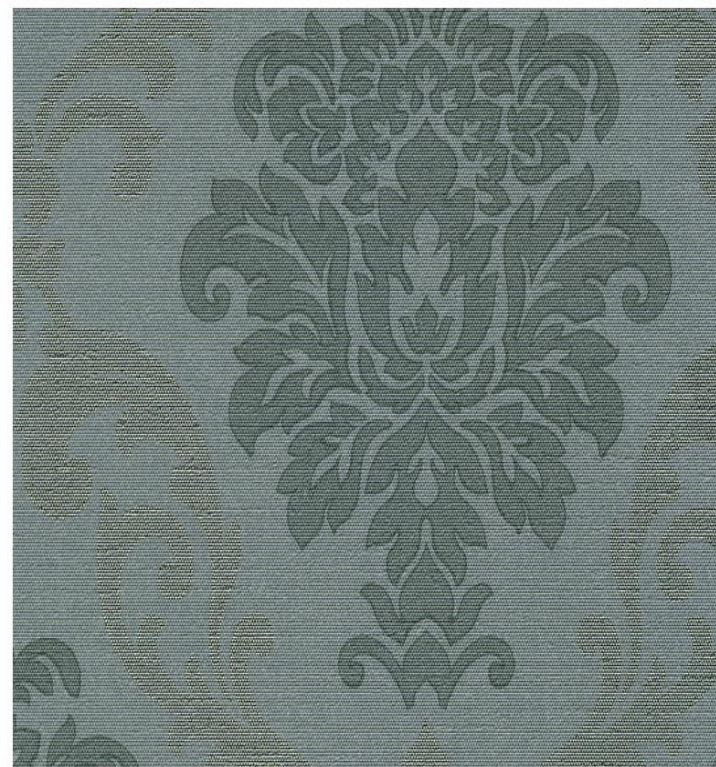

Product Details

Design:	Hampton
SKU:	P1465
Colour Description:	Grey
Width:	52 cm
Length:	10.05 m
Sold By:	Roll
Construction Type:	Fabric backed Vinyl
Backer:	Non woven polyester
Weight:	350gsm Type I (15oz)
Fire rating:	Euro Class B-s2,d0 Other Fire Certifications available include Russian GOST, Australian AS 5637.1, Chinese 8624