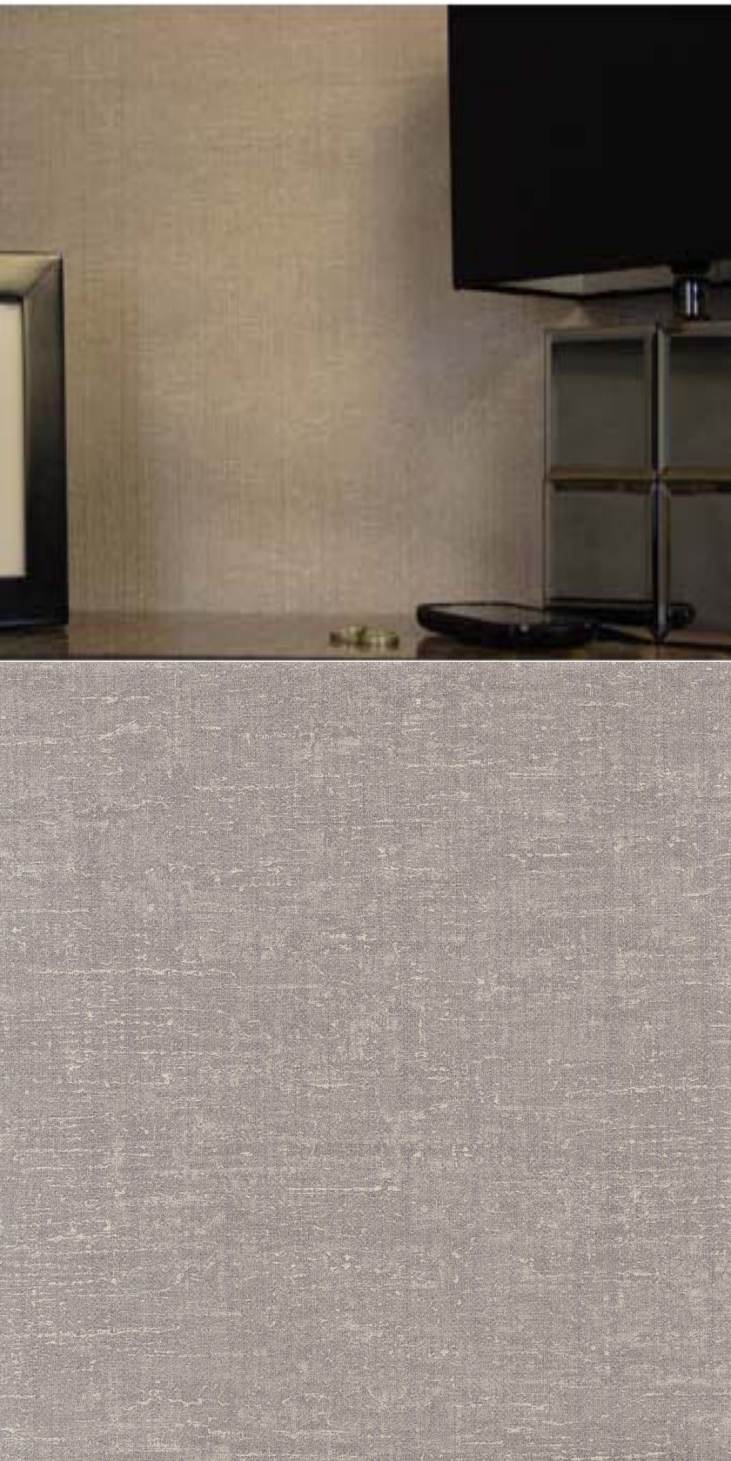

TECHNICAL DATA SHEET

A luxurious touch; perfect for a modern design scheme. For further information, please contact customer services on 03705 117 118.

Product Details

Design:	Fontanne
SKU:	01E13
Colour Description:	Purple
Width:	130 cm
Length:	30 m
Sold By:	Per linear metre
Construction Type:	Fabric backed Vinyl
Backer:	Osnaburg
Weight:	455 gsm
Fire rating:	Euro Class B-s2,d0

LIGHTFASTNESS

Excellent. (7 out of 8 to BSEN20105)

VOC RATED

Hanging Information

Pattern Repeat:	0cm
Pattern Offset:	0cm
Pattern Overlap:	5cm
Recommended Adhesive:	Murabond Heavy. On dry lining use Murabond Easy Strip. On sealed surfaces use Murabond Sealed Surface Adhesive. For other surfaces contact Customer Services on 03705 117 118.

AVAILABLE COLOURWAYS IN THIS DESIGN

To view the full range of colourways available in this design, please search 'Fontanne' using the search function tool on the Muraspec website.

Paste to wall

By Reverse Hanging