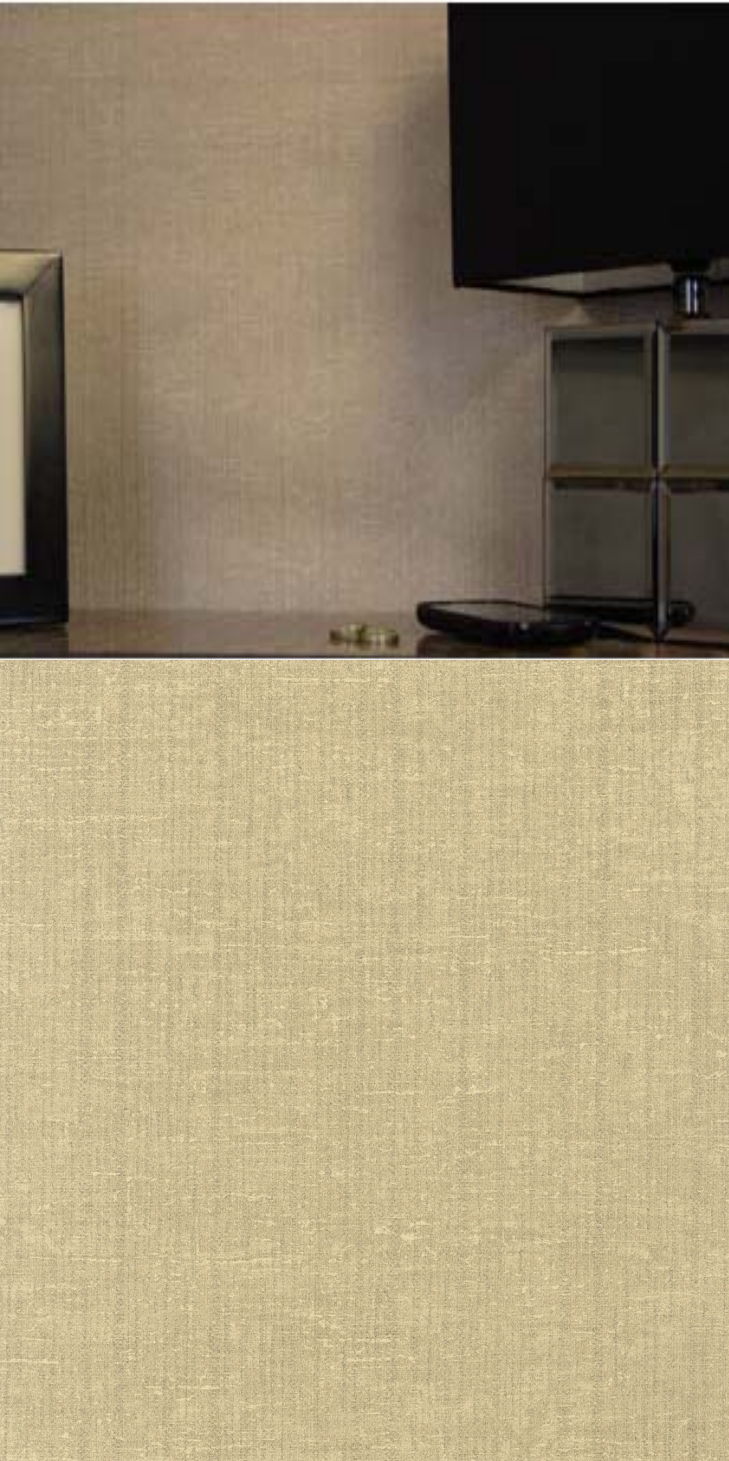

TECHNICAL DATA SHEET

A luxurious touch; perfect for a modern design scheme. For further information, please contact customer services on 03705 117 118.

Product Details

Design:	Fontanne
SKU:	01E11
Colour Description:	Gold
Width:	130 cm
Length:	30 m
Sold By:	Per linear metre
Construction Type:	Fabric backed Vinyl
Backer:	Osnaburg
Weight:	455 gsm
Fire rating:	Euro Class B-s2,d0

LIGHTFASTNESS

Excellent. (7 out of 8 to BSEN20105)

VOC RATED

Hanging Information

Pattern Repeat:	0cm
Pattern Offset:	0cm
Pattern Overlap:	5cm
Recommended Adhesive:	Murabond Heavy. On dry lining use Murabond Easy Strip. On sealed surfaces use Murabond Sealed Surface Adhesive. For other surfaces contact Customer Services on 03705 117 118.

AVAILABLE COLOURWAYS IN THIS DESIGN

To view the full range of colourways available in this design, please search 'Fontanne' using the search function tool on the Muraspec website.

Paste to wall

By Reverse Hanging