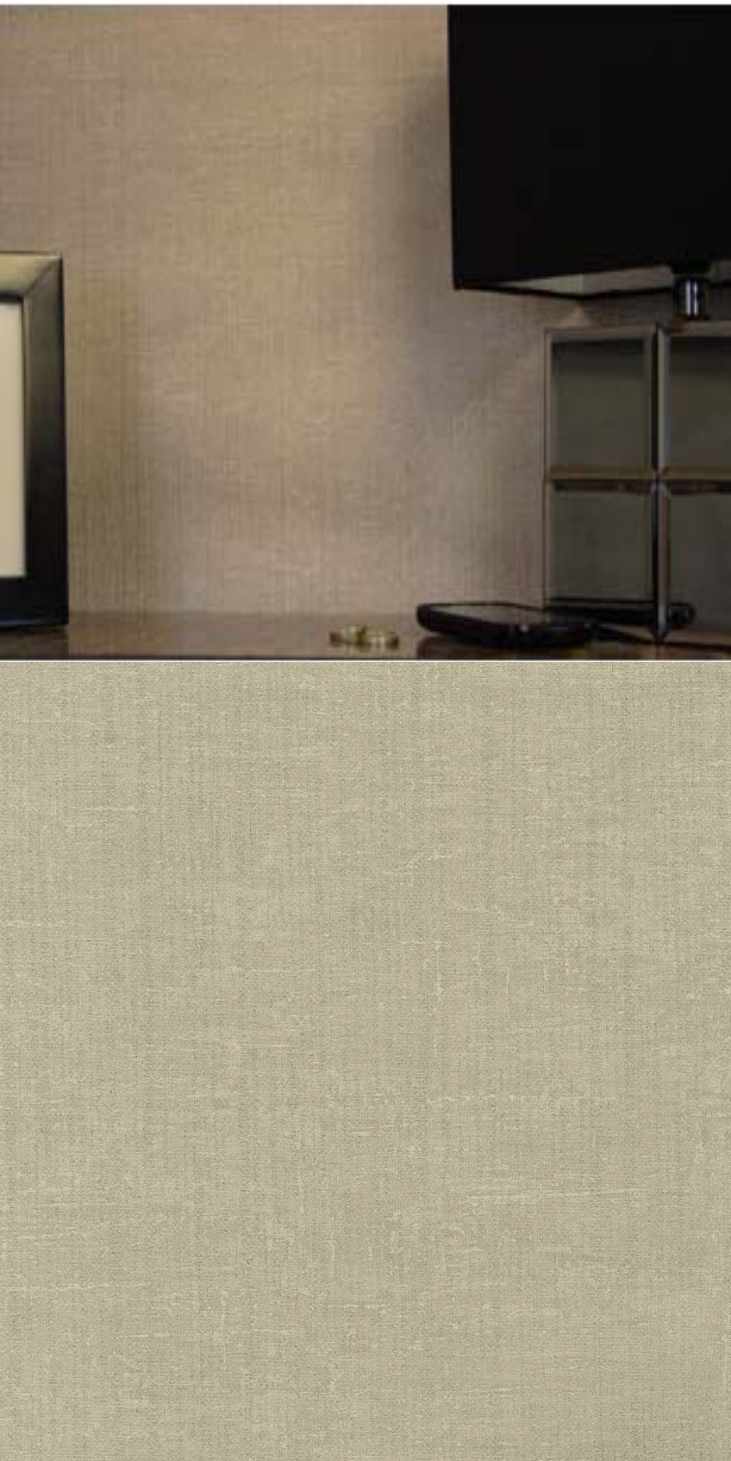

TECHNICAL DATA SHEET

A luxurious touch; perfect for a modern design scheme. For further information, please contact customer services on 03705 117 118.

Product Details

Design:	Fontanne
SKU:	01E09
Colour Description:	Green
Width:	130 cm
Length:	30 m
Sold By:	Per linear metre
Construction Type:	Fabric backed Vinyl
Backer:	Osnaburg
Weight:	455 gsm
Fire rating:	Euro Class B-s2,d0

LIGHTFASTNESS

Excellent. (7 out of 8 to BSEN20105)

VOC RATED

Hanging Information

Pattern Repeat:	0cm
Pattern Offset:	0cm
Pattern Overlap:	5cm
Recommended Adhesive:	Murabond Heavy. On dry lining use Murabond Easy Strip. On sealed surfaces use Murabond Sealed Surface Adhesive. For other surfaces contact Customer Services on 03705 117 118.

AVAILABLE COLOURWAYS IN THIS DESIGN

To view the full range of colourways available in this design, please search 'Fontanne' using the search function tool on the Muraspec website.

Paste to wall

By Reverse Hanging