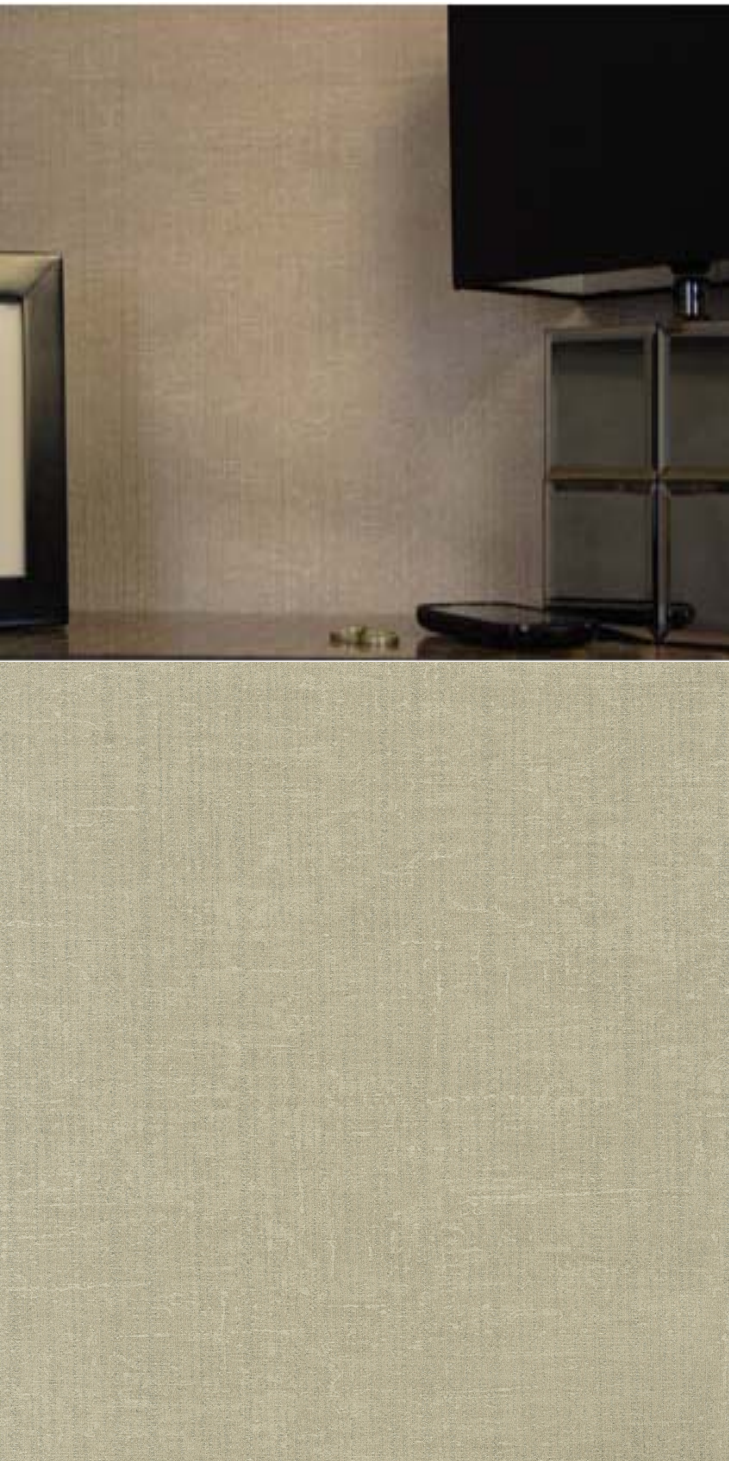

TECHNICAL DATA SHEET

A luxurious touch; perfect for a modern design scheme. For further information, please contact customer services on 03705 117 118.

Product Details

Design:	Fontanne
SKU:	01E09
Colour Description:	Green
Width:	130 cm
Length:	30 m
Sold By:	Per linear metre
Construction Type:	Fabric backed Vinyl
Backer:	Osnaburg
Weight:	455 gsm
Fire rating:	Euro Class B-s2,d0

LIGHTFASTNESS

Excellent. (7 out of 8 to BSEN20105)

VOC RATED

A+

Hanging Information

Pattern Repeat:	0cm
Pattern Offset:	0cm
Pattern Overlap:	5cm
Recommended Adhesive:	Murabond Heavy. On dry lining use Murabond Easy Strip. On sealed surfaces use Murabond Sealed Surface Adhesive. For other surfaces contact Customer Services on 03705 117 118.

AVAILABLE COLOURWAYS IN THIS DESIGN

To view the full range of colourways available in this design, please search 'Fontanne' using the search function tool on the Muraspec website.

Paste to wall

By Reverse Hanging