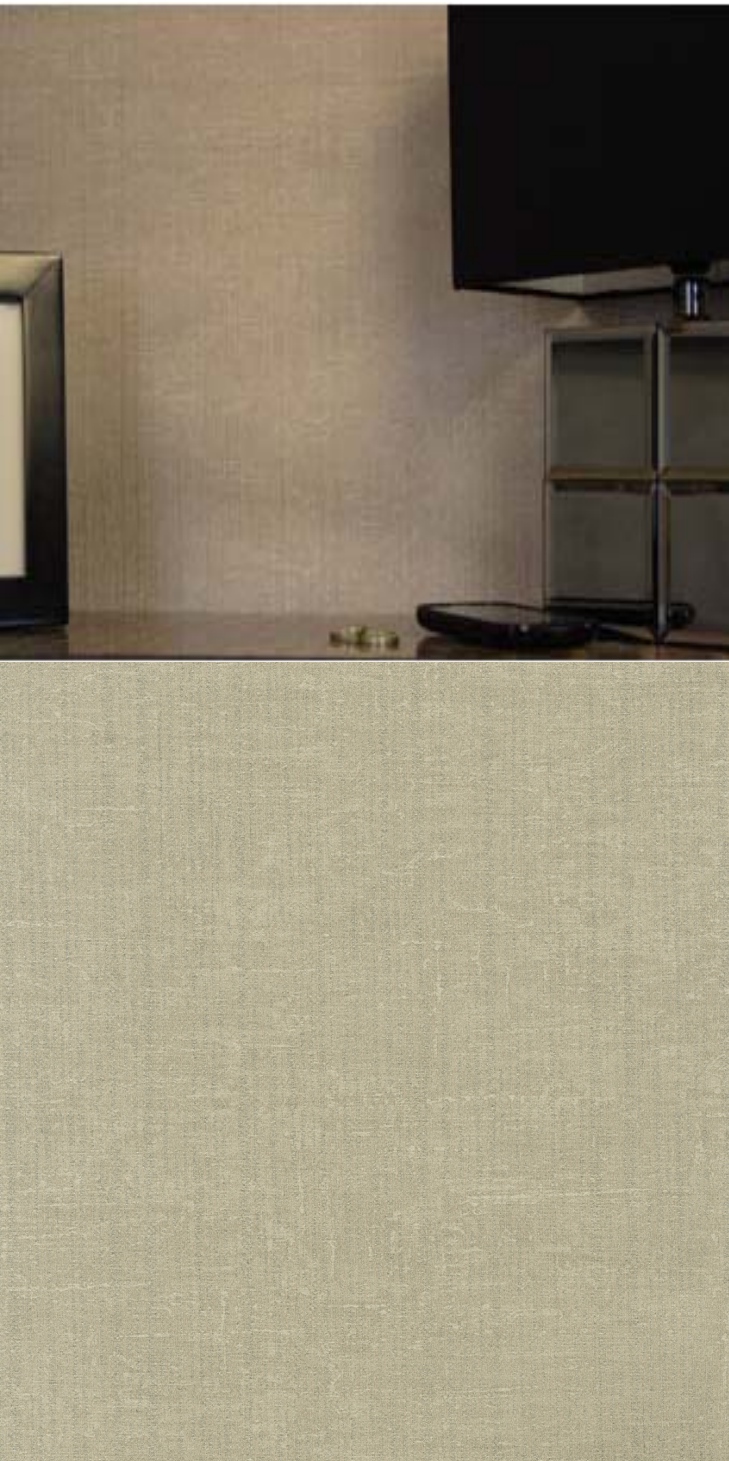

**TECHNICAL DATA SHEET**

A luxurious touch; perfect for a modern design scheme. For further information, please contact customer services on 03705 117 118.

**Product Details**

Design:	Fontanne
SKU:	01E09
Colour Description:	Green
Width:	130 cm
Length:	30 m
Sold By:	Per linear metre
Construction Type:	Fabric backed Vinyl
Backer:	Osnaburg
Weight:	455 gsm
Fire rating:	Euro Class B-s2,d0

LIGHTFASTNESS

Excellent. (7 out of 8 to BSEN20105)

VOC RATED

**Hanging Information**

Pattern Repeat:	0cm
Pattern Offset:	0cm
Pattern Overlap:	5cm
Recommended Adhesive:	Murabond Heavy. On dry lining use Murabond Easy Strip. On sealed surfaces use Murabond Sealed Surface Adhesive. For other surfaces contact Customer Services on 03705 117 118.

**AVAILABLE COLOURWAYS IN THIS DESIGN**

To view the full range of colourways available in this design, please search 'Fontanne' using the search function tool on the Muraspec website.

Paste to wall

By Reverse Hanging