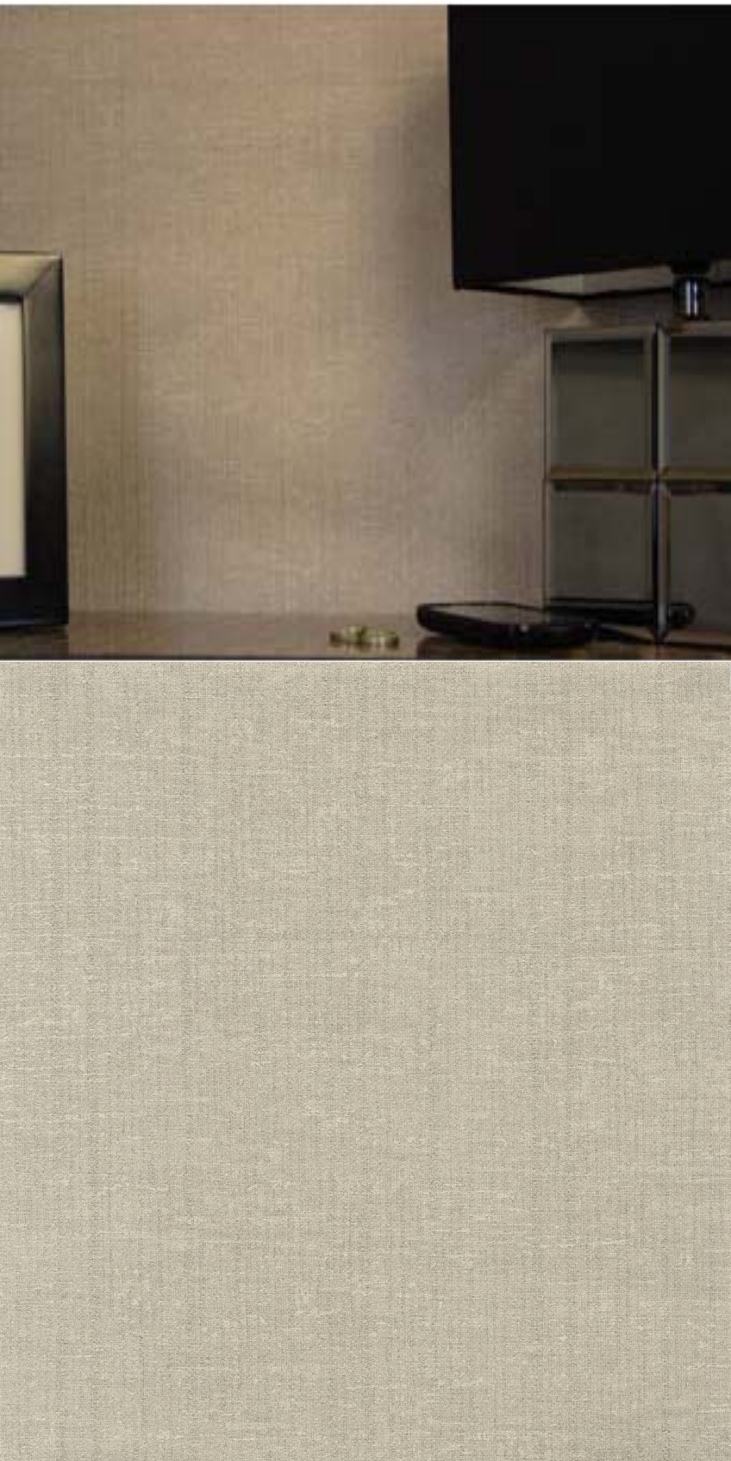

TECHNICAL DATA SHEET

A luxurious touch; perfect for a modern design scheme. For further information, please contact customer services on 03705 117 118.

Product Details

Design:	Fontanne
SKU:	01E07
Colour Description:	Beige
Width:	130 cm
Length:	30 m
Sold By:	Per linear metre
Construction Type:	Fabric backed Vinyl
Backer:	Osnaburg
Weight:	455 gsm
Fire rating:	Euro Class B-s2,d0

LIGHTFASTNESS

Excellent. (7 out of 8 to BSEN20105)

VOC RATED

Hanging Information

Pattern Repeat:	0cm
Pattern Offset:	0cm
Pattern Overlap:	5cm
Recommended Adhesive:	Murabond Heavy. On dry lining use Murabond Easy Strip. On sealed surfaces use Murabond Sealed Surface Adhesive. For other surfaces contact Customer Services on 03705 117 118.

AVAILABLE COLOURWAYS IN THIS DESIGN

To view the full range of colourways available in this design, please search 'Fontanne' using the search function tool on the Muraspec website.

Paste to wall

By Reverse Hanging