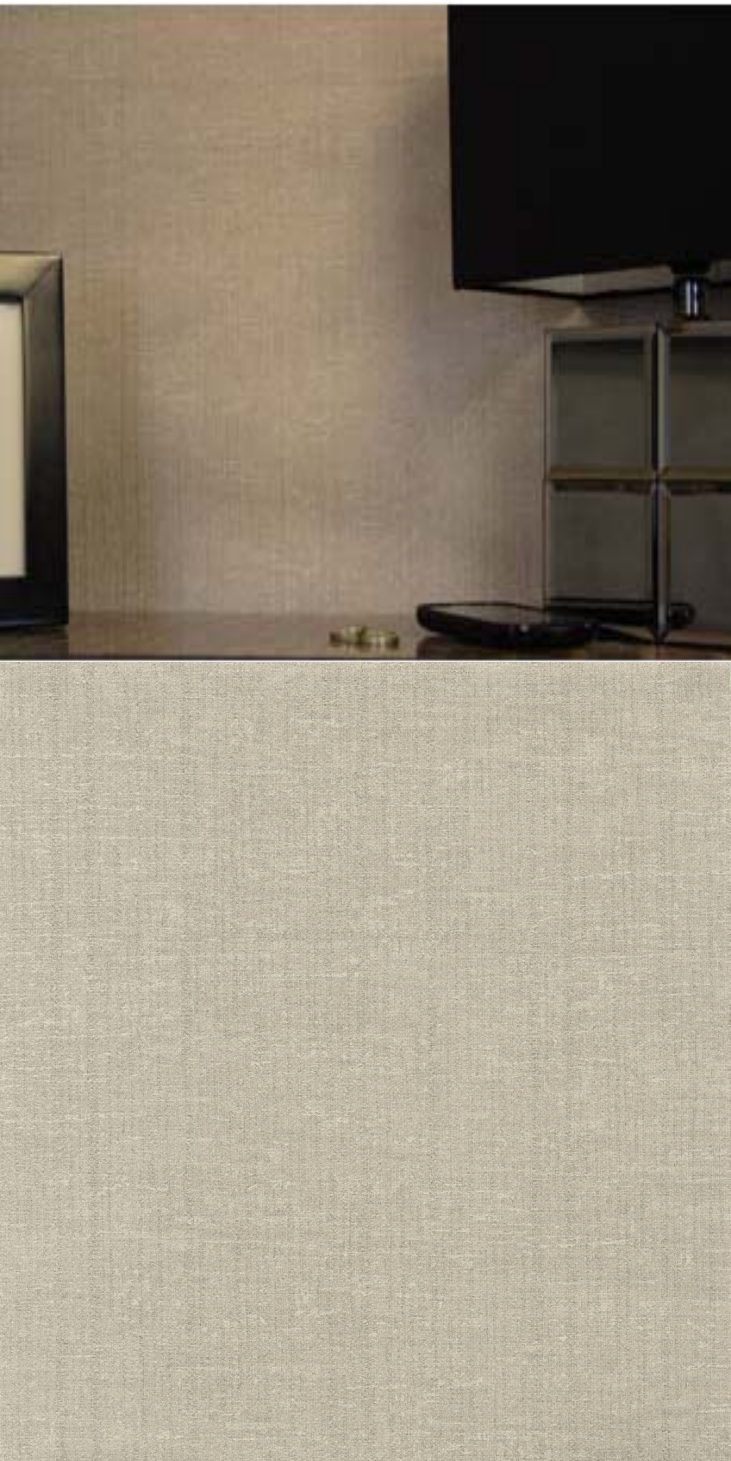

**TECHNICAL DATA SHEET**

A luxurious touch; perfect for a modern design scheme. For further information, please contact customer services on 03705 117 118.

**Product Details**

Design:	Fontanne
SKU:	01E07
Colour Description:	Beige
Width:	130 cm
Length:	30 m
Sold By:	Per linear metre
Construction Type:	Fabric backed Vinyl
Backer:	Osnaburg
Weight:	455 gsm
Fire rating:	Euro Class B-s2,d0

LIGHTFASTNESS

Excellent. (7 out of 8 to BSEN20105)

VOC RATED

**Hanging Information**

Pattern Repeat:	0cm
Pattern Offset:	0cm
Pattern Overlap:	5cm
Recommended Adhesive:	Murabond Heavy. On dry lining use Murabond Easy Strip. On sealed surfaces use Murabond Sealed Surface Adhesive. For other surfaces contact Customer Services on 03705 117 118.

**AVAILABLE COLOURWAYS IN THIS DESIGN**

To view the full range of colourways available in this design, please search 'Fontanne' using the search function tool on the Muraspec website.

Paste to wall

By Reverse Hanging