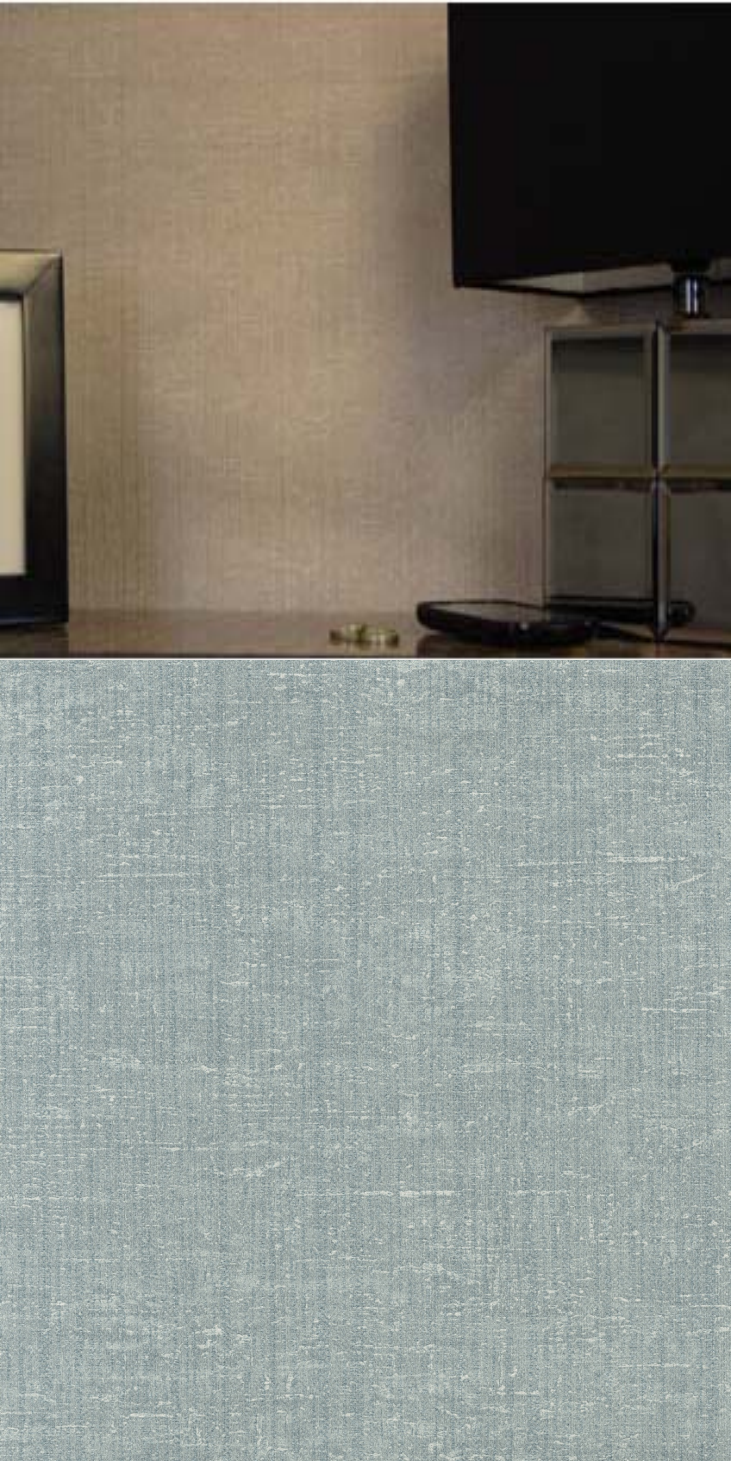

TECHNICAL DATA SHEET

A luxurious touch; perfect for a modern design scheme. For further information, please contact customer services on 03705 117 118.

Product Details

Design:	Fontanne
SKU:	01E04
Colour Description:	Blue
Width:	130 cm
Length:	30 m
Sold By:	Per linear metre
Construction Type:	Fabric backed Vinyl
Backer:	Osnaburg
Weight:	455 gsm
Fire rating:	Euro Class B-s2,d0

LIGHTFASTNESS

Excellent. (7 out of 8 to BSEN20105)

VOC RATED

Hanging Information

Pattern Repeat:	0cm
Pattern Offset:	0cm
Pattern Overlap:	5cm
Recommended Adhesive:	Murabond Heavy. On dry lining use Murabond Easy Strip. On sealed surfaces use Murabond Sealed Surface Adhesive. For other surfaces contact Customer Services on 03705 117 118.

AVAILABLE COLOURWAYS IN THIS DESIGN

To view the full range of colourways available in this design, please search 'Fontanne' using the search function tool on the Muraspec website.

Paste to wall

By Reverse Hanging