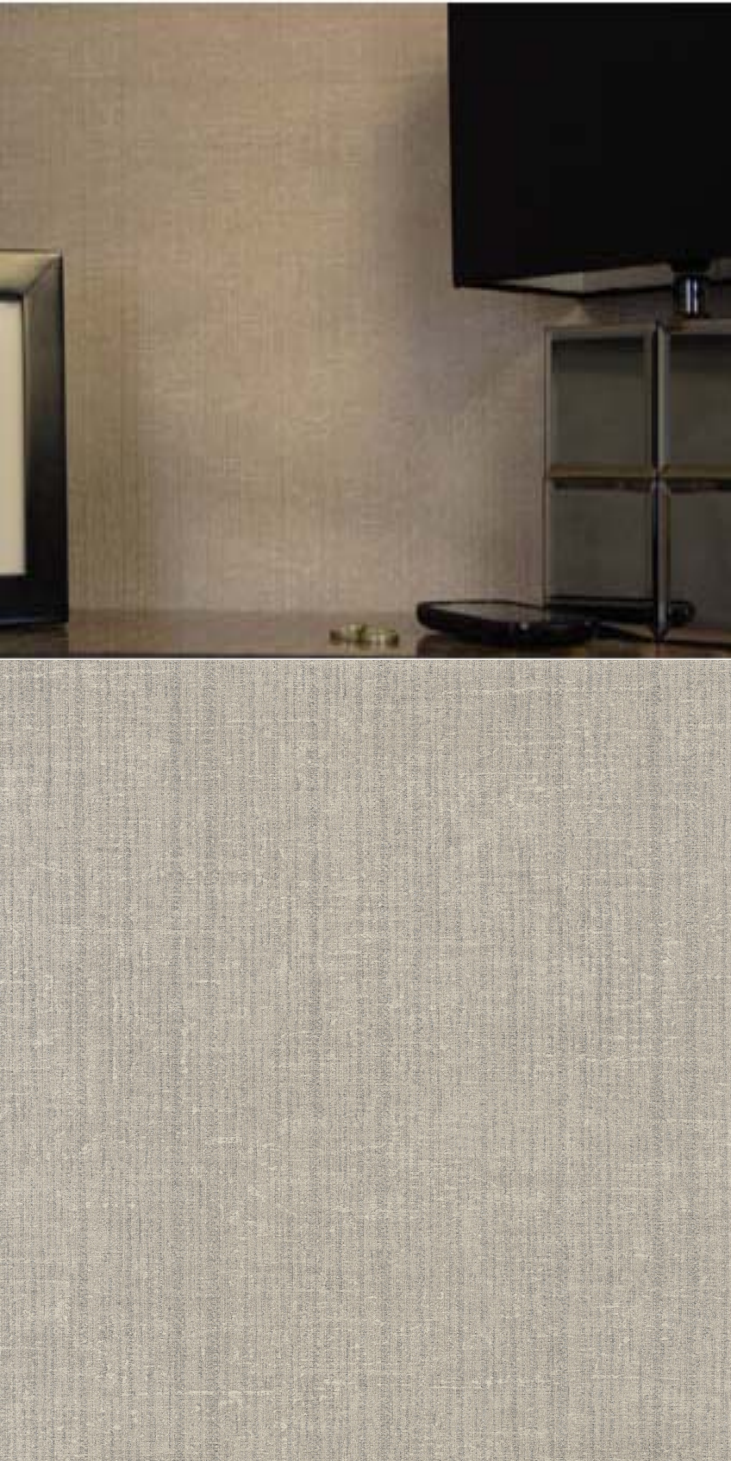

TECHNICAL DATA SHEET

A luxurious touch; perfect for a modern design scheme. For further information, please contact customer services on 03705 117 118.

Product Details

Design:	Fontanne
SKU:	01E03
Colour Description:	Grey
Width:	130 cm
Length:	30 m
Sold By:	Per linear metre
Construction Type:	Fabric backed Vinyl
Backer:	Osnaburg
Weight:	455 gsm
Fire rating:	Euro Class B-s2,d0

AVAILABLE COLOURWAYS IN THIS DESIGN

To view the full range of colourways available in this design, please search 'Fontanne' using the search function tool on the Muraspec website.

			
Paste to wall	By Reverse Hanging	Random Match	Overlap & Trim