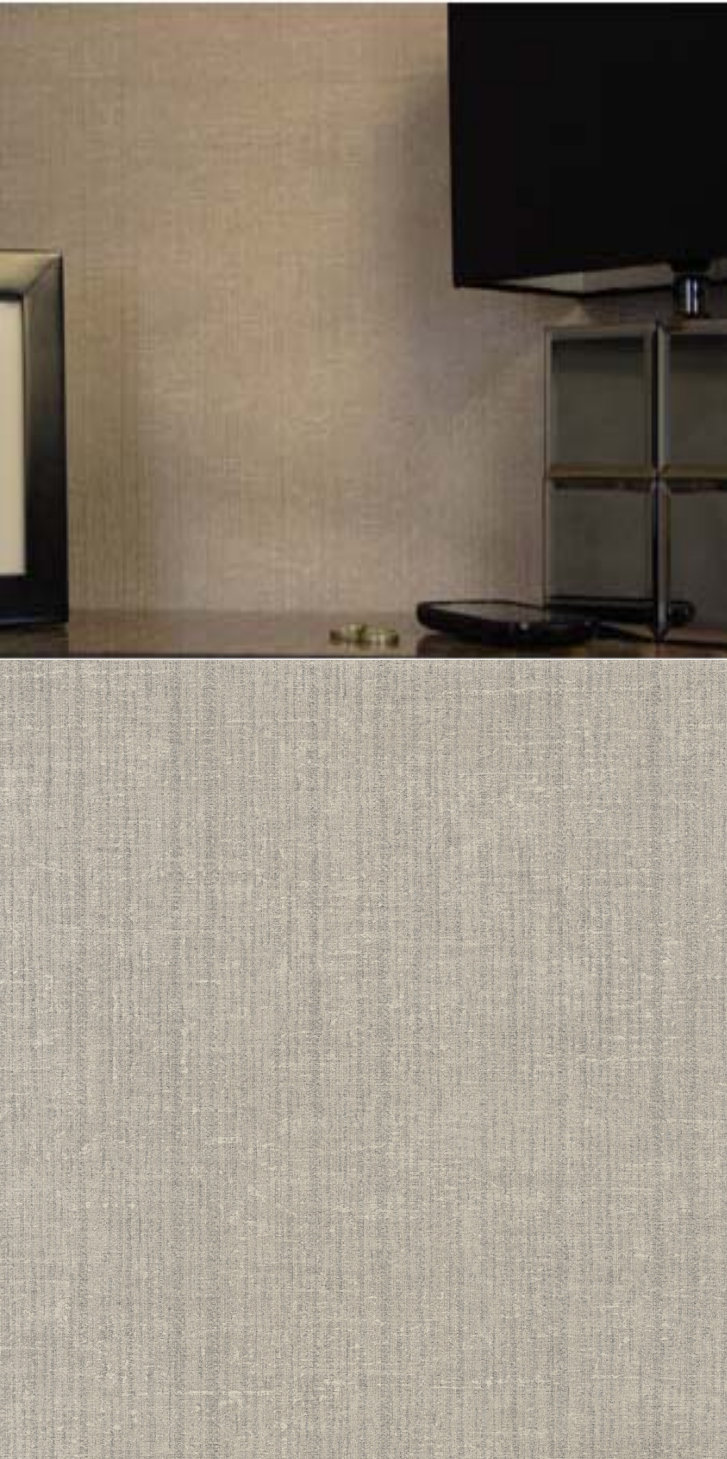

TECHNICAL DATA SHEET

A luxurious touch; perfect for a modern design scheme. For further information, please contact customer services on 03705 117 118.

Product Details

Design:	Fontanne
SKU:	01E03
Colour Description:	Grey
Width:	130 cm
Length:	30 m
Sold By:	Per linear metre
Construction Type:	Fabric backed Vinyl
Backer:	Osnaburg
Weight:	455 gsm
Fire rating:	Euro Class B-s2,d0

LIGHTFASTNESS

Excellent. (7 out of 8 to BSEN20105)

VOC RATED

A+

Hanging Information

Pattern Repeat:	0cm
Pattern Offset:	0cm
Pattern Overlap:	5cm
Recommended Adhesive:	Murabond Heavy. On dry lining use Murabond Easy Strip. On sealed surfaces use Murabond Sealed Surface Adhesive. For other surfaces contact Customer Services on 03705 117 118.

AVAILABLE COLOURWAYS IN THIS DESIGN

To view the full range of colourways available in this design, please search 'Fontanne' using the search function tool on the Muraspec website.

Paste to wall

By Reverse Hanging