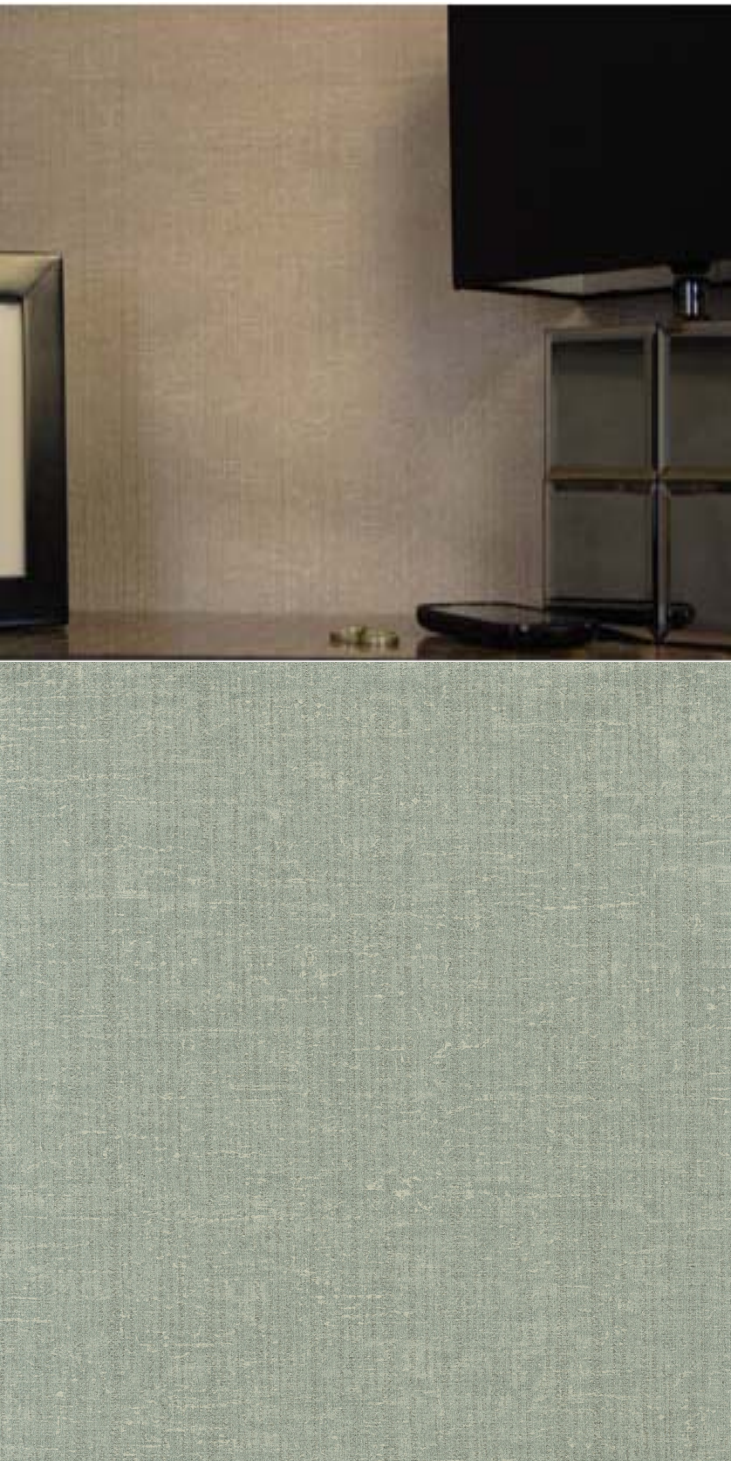

**TECHNICAL DATA SHEET**

A luxurious touch; perfect for a modern design scheme. For further information, please contact customer services on 03705 117 118.

**Product Details**

Design:	Fontanne
SKU:	01E02
Colour Description:	Green
Width:	130 cm
Length:	30 m
Sold By:	Per linear metre
Construction Type:	Fabric backed Vinyl
Backer:	Osnaburg
Weight:	455 gsm
Fire rating:	Euro Class B-s2,d0

LIGHTFASTNESS

Excellent. (7 out of 8 to BSEN20105)

VOC RATED

**Hanging Information**

Pattern Repeat:	0cm
Pattern Offset:	0cm
Pattern Overlap:	5cm
Recommended Adhesive:	Murabond Heavy. On dry lining use Murabond Easy Strip. On sealed surfaces use Murabond Sealed Surface Adhesive. For other surfaces contact Customer Services on 03705 117 118.

**AVAILABLE COLOURWAYS IN THIS DESIGN**

To view the full range of colourways available in this design, please search 'Fontanne' using the search function tool on the Muraspec website.

Paste to wall

By Reverse Hanging