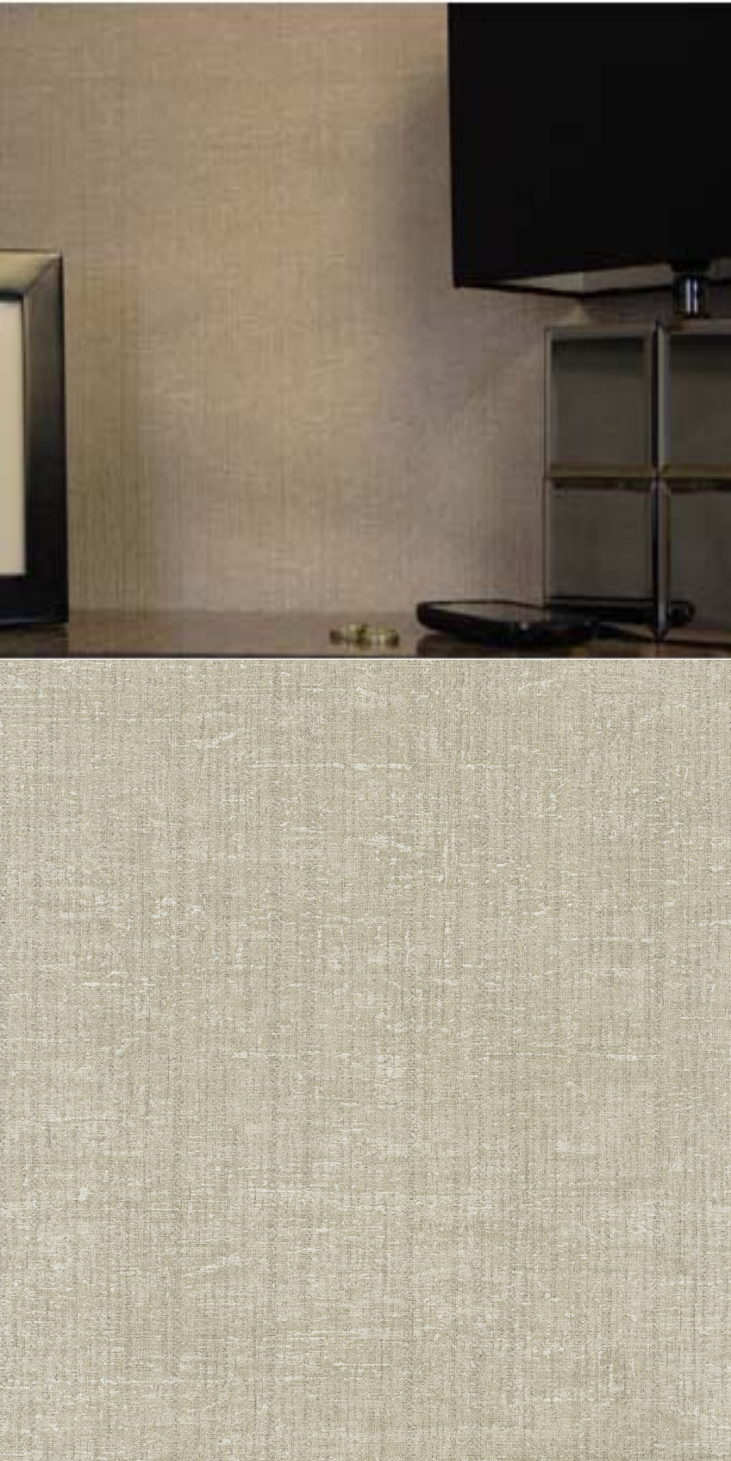

TECHNICAL DATA SHEET

A luxurious touch; perfect for a modern design scheme. For further information, please contact customer services on 03705 117 118.

Product Details

Design:	Fontanne
SKU:	01E01
Colour Description:	Beige
Width:	130 cm
Length:	30 m
Sold By:	Per linear metre
Construction Type:	Fabric backed Vinyl
Backer:	Osnaburg
Weight:	455 gsm
Fire rating:	Euro Class B-s2,d0

LIGHTFASTNESS

Excellent. (7 out of 8 to BSEN20105)

VOC RATED

Hanging Information

Pattern Repeat:	0cm
Pattern Offset:	0cm
Pattern Overlap:	5cm
Recommended Adhesive:	Murabond Heavy. On dry lining use Murabond Easy Strip. On sealed surfaces use Murabond Sealed Surface Adhesive. For other surfaces contact Customer Services on 03705 117 118.

AVAILABLE COLOURWAYS IN THIS DESIGN

To view the full range of colourways available in this design, please search 'Fontanne' using the search function tool on the Muraspec website.

Paste to wall

By Reverse Hanging