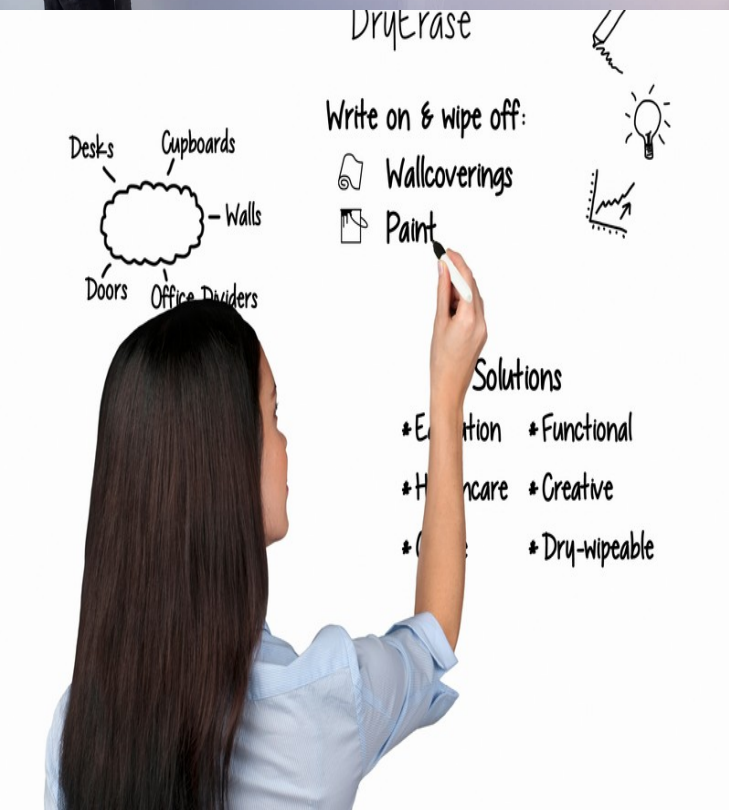

TECHNICAL DATA SHEET

Transforms walls, doors, desks or any smooth surface in to a useable space on which you can write on and wipe off! Each kit includes enough MemErase Paint to cover 6 sq.metres. Contains: DryErase Surface White Paint Part 1 & 2, End User Guide, Eraser Cloth, Pair of latex gloves, Roller Frame 4", Roller Sleeve 6" HD Foam, Sanding Block, Striring Stick, DryErase Surface sticker, Application Instructions. Primer sold seperately.

Product Details

Design:	DryErase Surface Paint Kits
SKU:	MEMDRYWHITEKIT
Colour Description:	White
Length:	0 m

CE COMPLIANT

Hanging Information

AVAILABLE COLOURWAYS IN THIS DESIGN

To view the full range of colourways available in this design, please search 'DryErase Surface Paint Kits' using the search function tool on the Muraspec website.