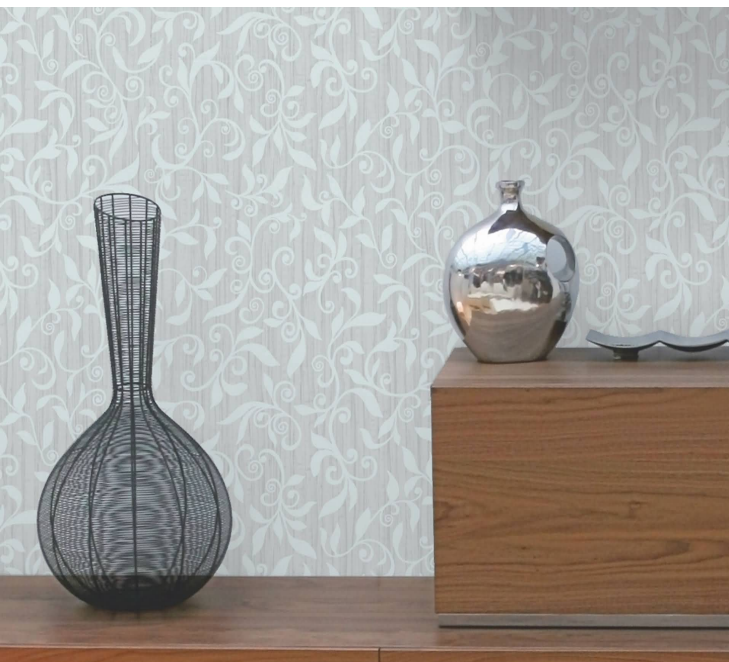

Product Details

Design:	Corelli
SKU:	01A06
Colour Description:	Purple
Width:	52 cm
Length:	10.05 m
Sold By:	Roll
Construction Type:	Fabric backed Vinyl
Backer:	Non woven polyester
Weight:	350gsm Type I (15oz)
Fire rating:	Euro Class B-s2,d0 Other Fire Certifications available include Russian GOST, Australian AS 5637.1, Chinese 8624