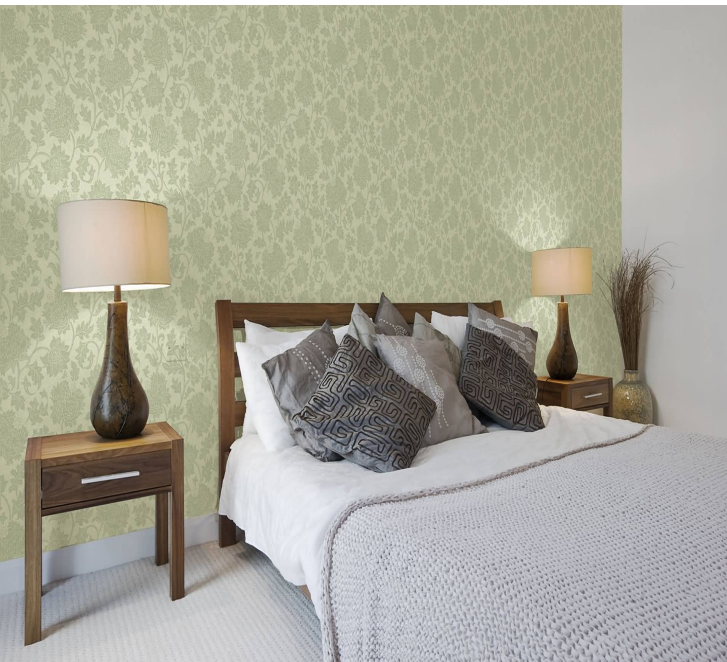

TECHNICAL DATA SHEET

Divine floral designs, Celeste Floral adds character and breathe new life into a design scheme. For further information, please contact customer services on 03705 117 118.

**Product Details**

Design:	Celeste Floral
SKU:	02F31
Colour Description:	Green
Width:	127 cm
Length:	30 m
Sold By:	Per linear metre
Construction Type:	Fabric backed Vinyl
Backer:	Non woven polyester
Weight:	455gsm Type II (20oz)
Fire rating:	Euro Class B-s2,d0 Other Fire Certifications available include Russian GOST, Australian AS 5637.1, Chinese 8624