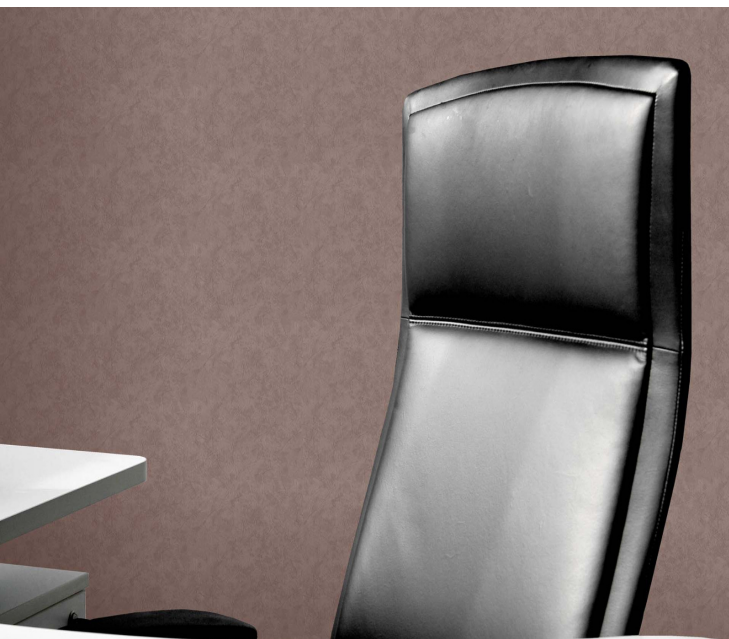

TECHNICAL DATA SHEET

For further information please contact customer services on 03705 117 118.

Product Details

Design:	Cambridge
SKU:	05A21
Colour Description:	Purple
Width:	130 cm
Length:	30 m
Sold By:	Per linear metre
Construction Type:	Fabric backed Vinyl
Backer:	Cotton Scrim
Weight:	390gsm Type I (15oz)
Fire rating:	Euro Class B-s2,d0 Other Fire Certifications available include Russian GOST, Australian AS 5637.1, Chinese 8624

LIGHTFASTNESS

Very good. (6 out of 8
to BSEN20105)

VOC RATED

A+

Hanging Information

Pattern Repeat:	0cm
Pattern Offset:	0cm
Pattern Overlap:	5cm
Recommended Adhesive:	Murabond Heavy. On dry lining use Murabond Easy Strip. On sealed surfaces use Murabond Sealed Surface Adhesive. For other surfaces contact Customer Services on 03705 117 118.