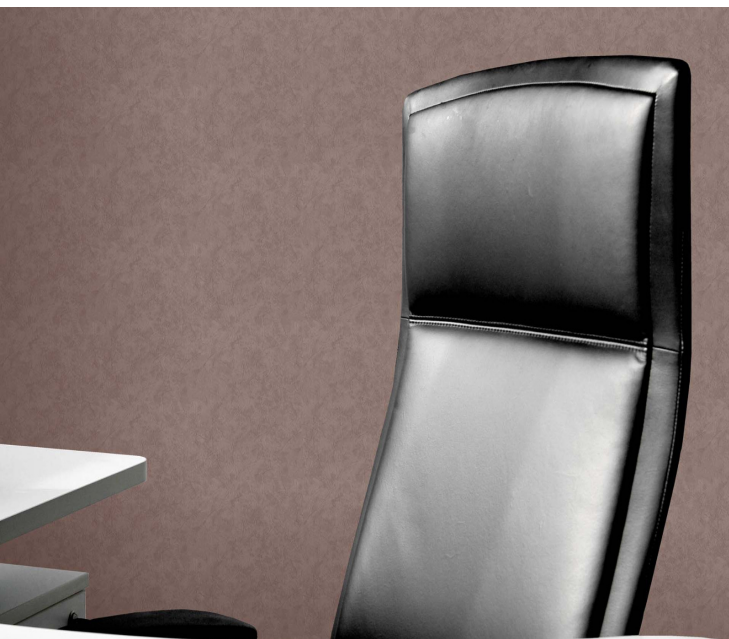

TECHNICAL DATA SHEET

For further information please contact customer services on 03705 117 118.

Product Details

Design:	Cambridge
SKU:	05A07
Colour Description:	Cream
Width:	130 cm
Length:	30 m
Sold By:	Per linear metre
Construction Type:	Fabric backed Vinyl
Backer:	Cotton Scrim
Weight:	390gsm Type I (15oz)
Fire rating:	Euro Class B-s2,d0 Other Fire Certifications available include Russian GOST, Australian AS 5637.1, Chinese 8624

LIGHTFASTNESS

Very good. (6 out of 8
to BSEN20105)

VOC RATED

A+

Hanging Information

Pattern Repeat:	0cm
Pattern Offset:	0cm
Pattern Overlap:	5cm
Recommended Adhesive:	Murabond Heavy. On dry lining use Murabond Easy Strip. On sealed surfaces use Murabond Sealed Surface Adhesive. For other surfaces contact Customer Services on 03705 117 118.