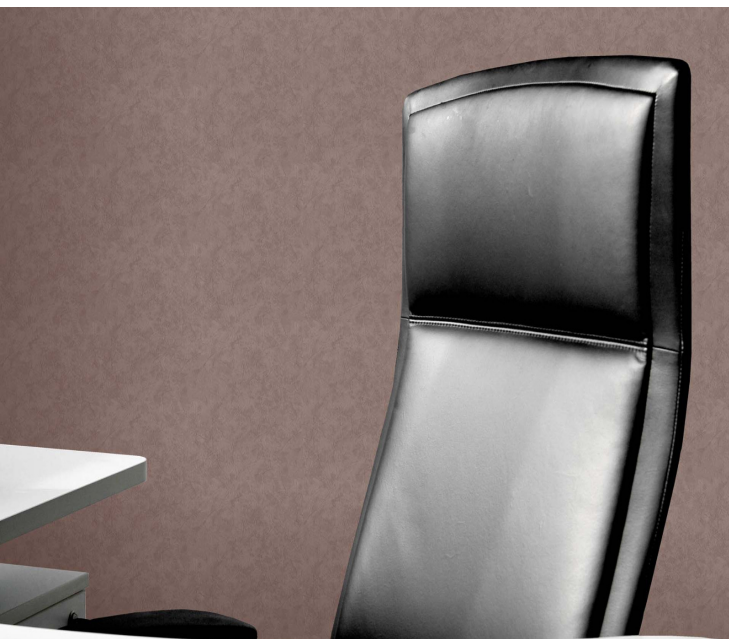

## Product Details

Design:	Cambridge
SKU:	01D57
Colour Description:	Brown
Width:	130 cm
Length:	30 m
Sold By:	Per linear metre
Construction Type:	Fabric backed Vinyl
Backer:	Cotton Scrim
Weight:	390gsm Type I (15oz)
Fire rating:	Euro Class B-s2,d0 Other Fire Certifications available include Russian GOST, Australian AS 5637.1, Chinese 8624