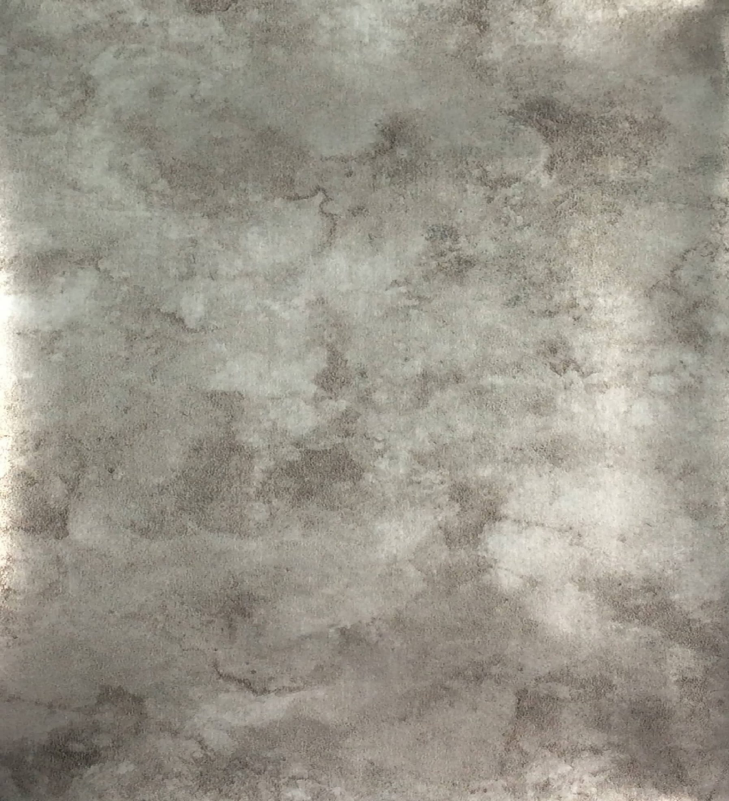

**TECHNICAL DATA SHEET**

Platinum Burnish with its metallic foil and matt ink patina styling oozes appeal. Vintage moody silvers, aged gold and tarnished aluminium colours with flashes of metallic foil highlights make this a wallcovering of choice. For further information please contact customer services on 03705 117 118.

**Product Details**

Design:	Burnish
SKU:	10762
Colour Description:	Grey
Width:	130 cm
Length:	30 m
Sold By:	Per linear metre
Construction Type:	PET Foil
Backer:	Non woven polyester
Weight:	350gsm Type I (15oz)
Fire rating:	Euro Class B-s2,d0 Other Fire Certifications available include Russian GOST, Australian AS 5637.1, Chinese 8624

**LIGHTFASTNESS**

Very good. (6 out of 8 to BSEN20105)

**VOC RATED**

**A+**

**Hanging Information**

Pattern Repeat:	0cm
Pattern Offset:	0cm
Pattern Overlap:	5cm
Recommended Adhesive:	Felt Edged Spatula. Murabond Heavy. On dry lining use Murabond Easy Strip. On sealed surfaces use Murabond Sealed Surface Adhesive. For other surfaces contact Customer Services on 03705 117 118.

**AVAILABLE COLOURWAYS IN THIS DESIGN**

To view the full range of colourways available in this design, please search 'Burnish' using the search function tool on the Muraspec website.

Paste to wall

By Reverse Hanging