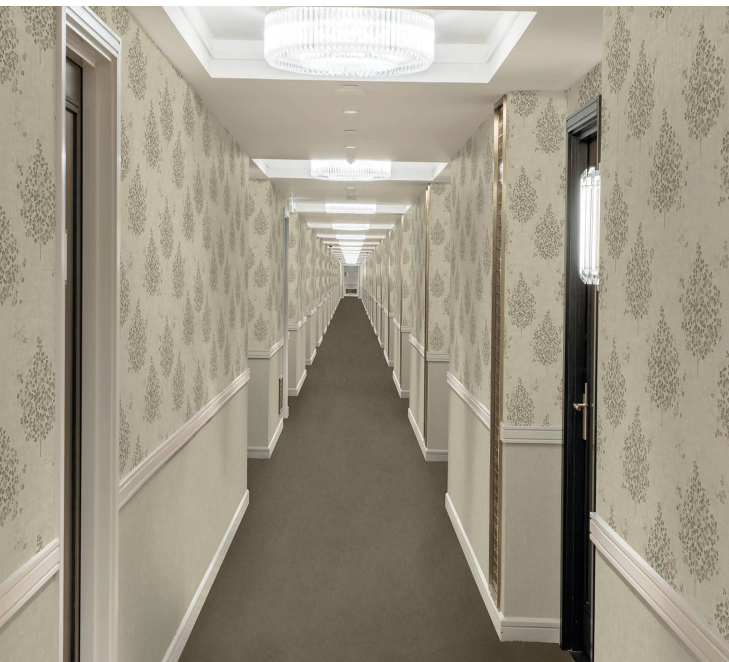

**Product Details**

Design:	Blossom
SKU:	11106
Colour Description:	White
Width:	130 cm
Length:	30 m
Sold By:	per linear metre
Construction Type:	Fabric backed Vinyl
Backer:	Non woven Polyester
Weight:	410gsm Type I (18oz)
Fire rating:	Euro Class B-s2,d0 Other Fire Certifications available include Russian GOST, Australian AS 5637.1, Chinese 8624