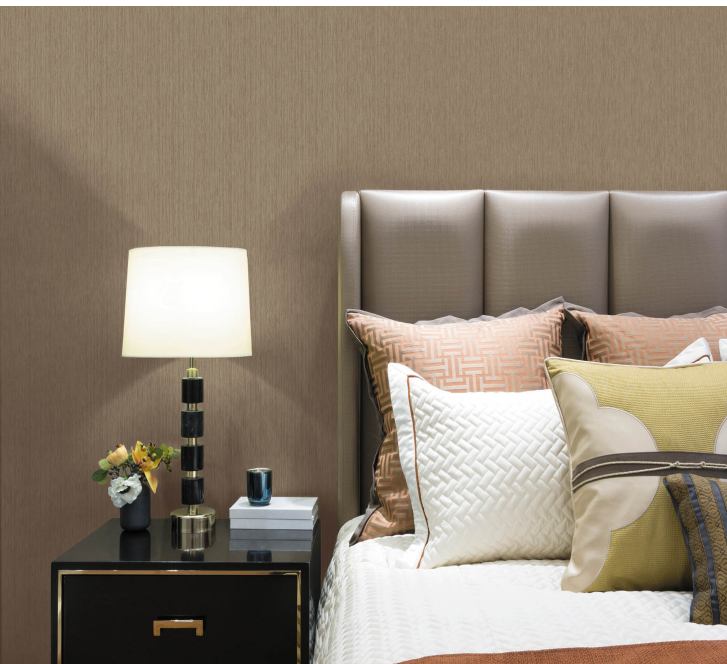

TECHNICAL DATA SHEET

A versatile and elegant wallcovering, 'Accord' has been designed to emulate the beauty of natural silk. Additional texture and depth of colour are added through gravure print which then capture the opulence and richness associated with this style. Timeless and classic it is available in 12 chic colours from cool neutral greys and taupe's through to jewel blue and green as 20oz Type II Osnaburg wallcoverings. *THIS IS A BIOMASTER PRODUCT.

**Product Details**

Design:	Accord
SKU:	11908
Colour Description:	Brown
Width:	130cm
Length:	130cm
Sold By:	Per linear metre
Construction Type:	Fabric backed Vinyl
Backer:	Osnaburg
Weight:	455gsm Type II (20oz)
Fire rating:	Euro Class B-s2,d0 Other Fire Certifications available include Russian GOST, Australian AS 5637.1, Chinese 8624