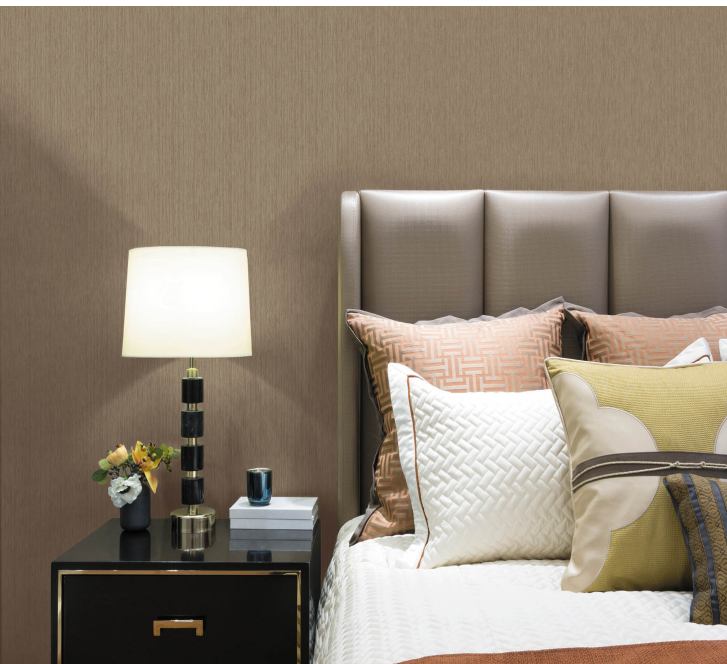

TECHNICAL DATA SHEET

A versatile and elegant wallcovering, 'Accord' has been designed to emulate the beauty of natural silk. Additional texture and depth of colour are added through gravure print which then capture the opulence and richness associated with this style. Timeless and classic it is available in 12 chic colours from cool neutral greys and taupe's through to jewel blue and green as 20oz Type II Osaburg wallcoverings. *THIS IS A BIOMASTER PRODUCT.

**Product Details**

Design:	Accord
SKU:	11902
Colour Description:	Pink
Width:	130cm
Length:	130cm
Sold By:	Per linear metre
Construction Type:	Fabric backed Vinyl
Backer:	Osaburg
Weight:	455gsm Type II (20oz)
Fire rating:	Euro Class B-s2,d0 Other Fire Certifications available include Russian GOST, Australian AS 5637.1, Chinese 8624