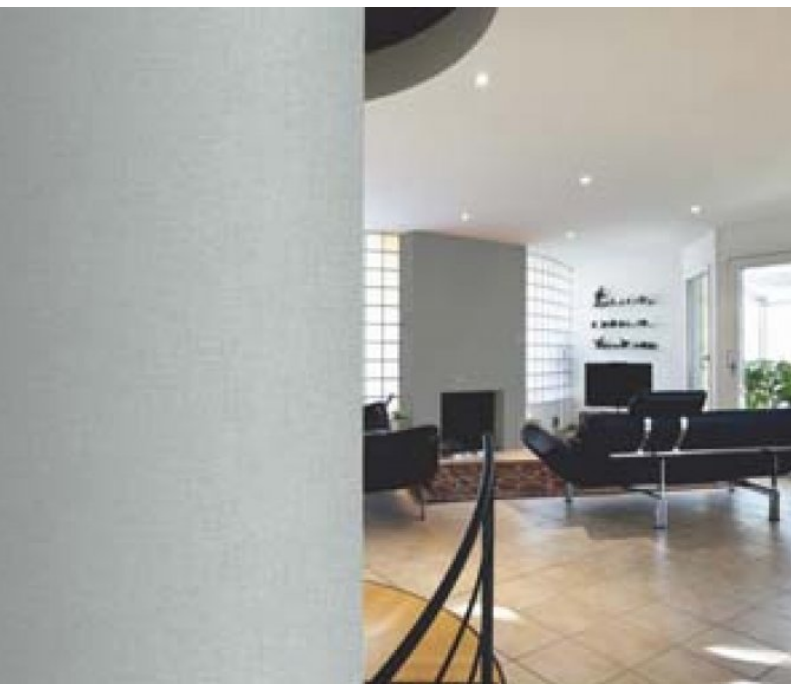

For further information please contact customer services on 03705 117 118.

Product Details

Design:	Rohan
SKU:	01A63
Colour Description:	Grey
Width:	130 cm
Length:	30 m
Sold By:	Per linear metre
Construction Type:	Fabric backed Vinyl
Backer:	Non woven polyester
Weight:	360gsm Type I (15oz)
Fire rating:	Euro Class B-s2,d0 Other Fire Certifications available include Russian GOST, Australian AS 5637.1, Chinese 8624