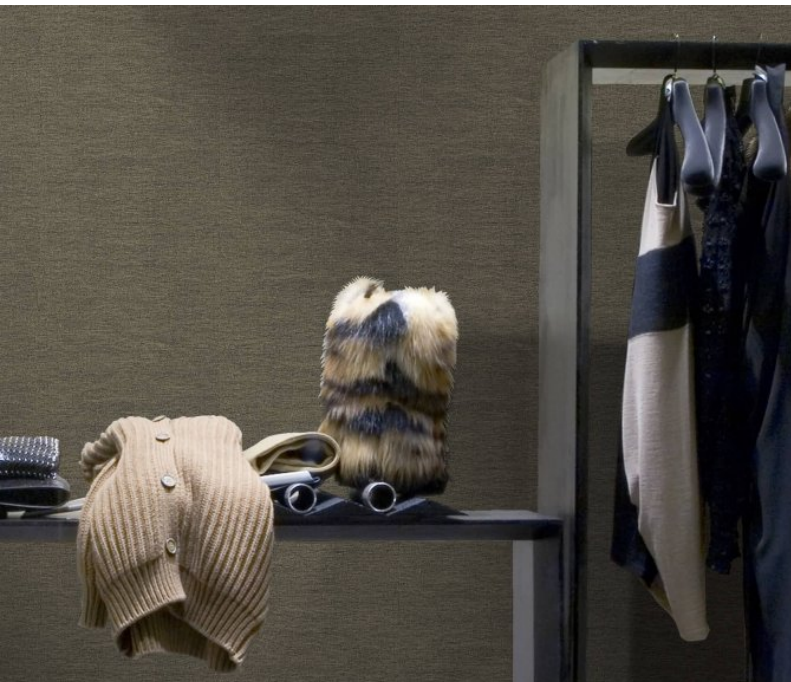

## Product Details

|                            |                                                                                                                 |
|----------------------------|-----------------------------------------------------------------------------------------------------------------|
| <b>Design:</b>             | Nagoya                                                                                                          |
| <b>SKU:</b>                | 09A32                                                                                                           |
| <b>Colour Description:</b> | Grey                                                                                                            |
| <b>Width:</b>              | 130 cm                                                                                                          |
| <b>Length:</b>             | 30 m                                                                                                            |
| <b>Sold By:</b>            | Per linear metre                                                                                                |
| <b>Construction Type:</b>  | Fabric backed Vinyl                                                                                             |
| <b>Backer:</b>             | Osnaburg                                                                                                        |
| <b>Weight:</b>             | 455gsm Type II (20oz)                                                                                           |
| <b>Fire rating:</b>        | Euro Class B-s2,d0 Other Fire Certifications available include Russian GOST, Australian AS 5637.1, Chinese 8624 |