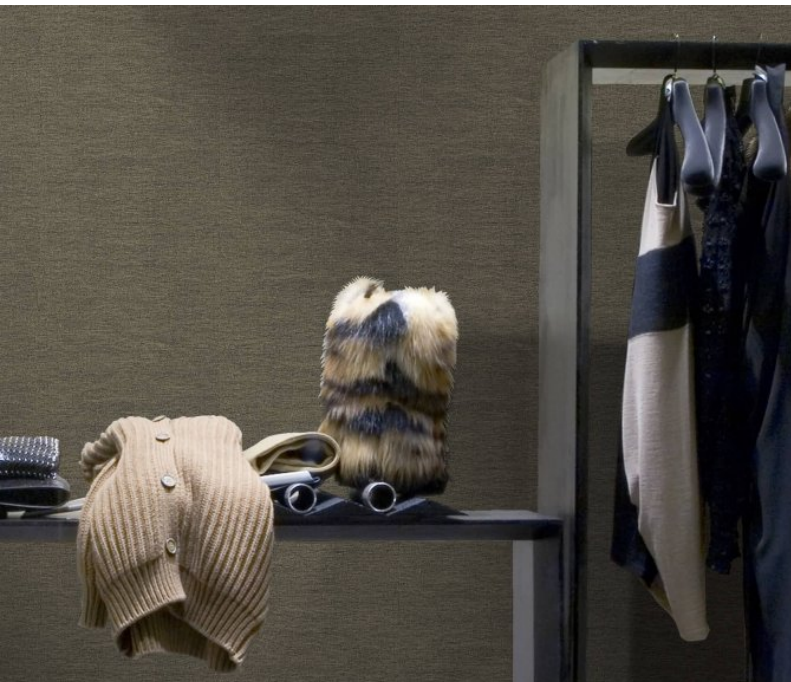

## Product Details

<b>Design:</b>	Nagoya
<b>SKU:</b>	09A31
<b>Colour Description:</b>	Cream
<b>Width:</b>	130 cm
<b>Length:</b>	30 m
<b>Sold By:</b>	Per linear metre
<b>Construction Type:</b>	Fabric backed Vinyl
<b>Backer:</b>	Osnaburg
<b>Weight:</b>	455gsm Type II (20oz)
<b>Fire rating:</b>	Euro Class B-s2,d0 Other Fire Certifications available include Russian GOST, Australian AS 5637.1, Chinese 8624