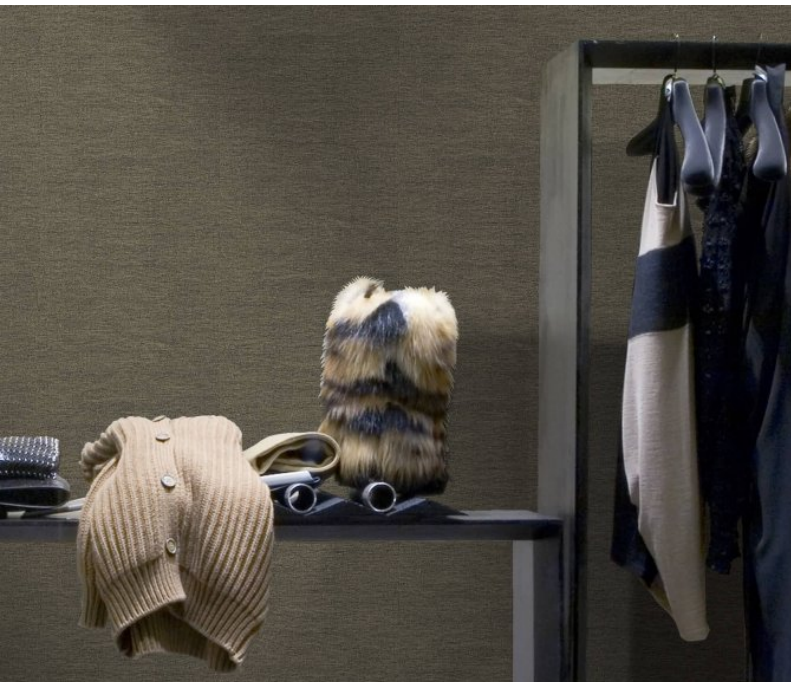

## Product Details

<b>Design:</b>	Nagoya
<b>SKU:</b>	09A28
<b>Colour Description:</b>	Cream
<b>Width:</b>	130 cm
<b>Length:</b>	30 m
<b>Sold By:</b>	Per linear metre
<b>Construction Type:</b>	Fabric backed Vinyl
<b>Backer:</b>	Osnaburg
<b>Weight:</b>	455gsm Type II (20oz)
<b>Fire rating:</b>	Euro Class B-s2,d0 Other Fire Certifications available include Russian GOST, Australian AS 5637.1, Chinese 8624