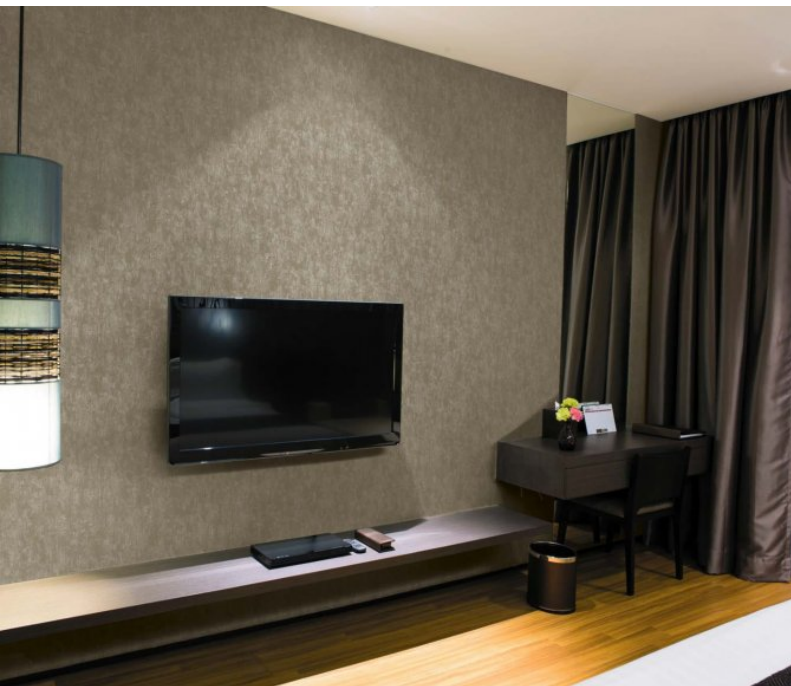

Product Details

<b>Design:</b>	Grecian
<b>SKU:</b>	08A81
<b>Colour Description:</b>	Grey
<b>Width:</b>	130 cm
<b>Length:</b>	30 m
<b>Sold By:</b>	Per linear metre
<b>Construction Type:</b>	Fabric backed Vinyl
<b>Backer:</b>	Osnaburg
<b>Weight:</b>	455gsm Type II (20oz)
<b>Fire rating:</b>	Euro Class B-s2,d0 Other Fire Certifications available include Russian GOST, Australian AS 5637.1, Chinese 8624