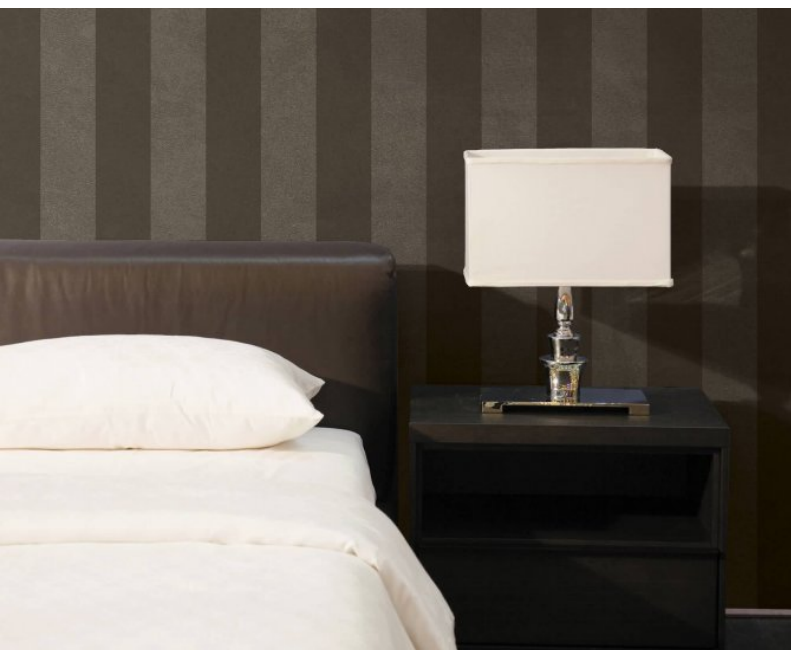

Sophisticated two-toned wallcoverings. A dramatic addition to a modern design scheme. For further information please contact customer services on 03705 117 118.

### Product Details

<b>Design:</b>	Stripe
<b>SKU:</b>	08A13
<b>Colour Description:</b>	Brown
<b>Width:</b>	134 cm
<b>Length:</b>	19 m
<b>Sold By:</b>	Per linear metre
<b>Construction Type:</b>	Textile
<b>Backer:</b>	Non woven polyester
<b>Weight:</b>	470 gsm
<b>Fire rating:</b>	Euro Class B