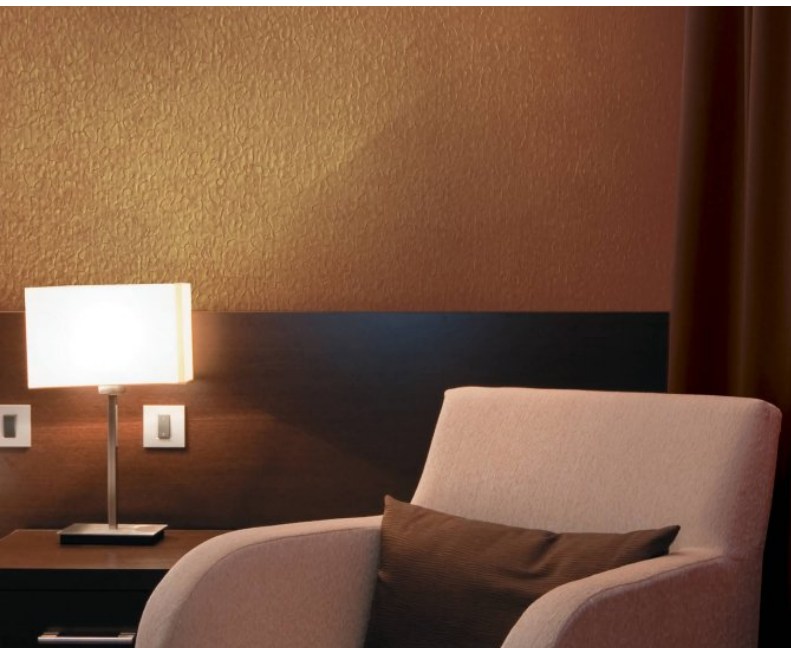

Stylish wallcoverings enriched with texture for a warm decorative design scheme. For further information, please contact customer services on 03705 117 118.

Product Details

Design:	Verona
SKU:	07A61
Colour Description:	Cream
Width:	130 cm
Length:	30 m
Sold By:	Per linear metre
Construction Type:	Fabric backed Vinyl
Backer:	Osnaburg
Weight:	455 gsm
Fire rating:	Euro Class B-s2,d0