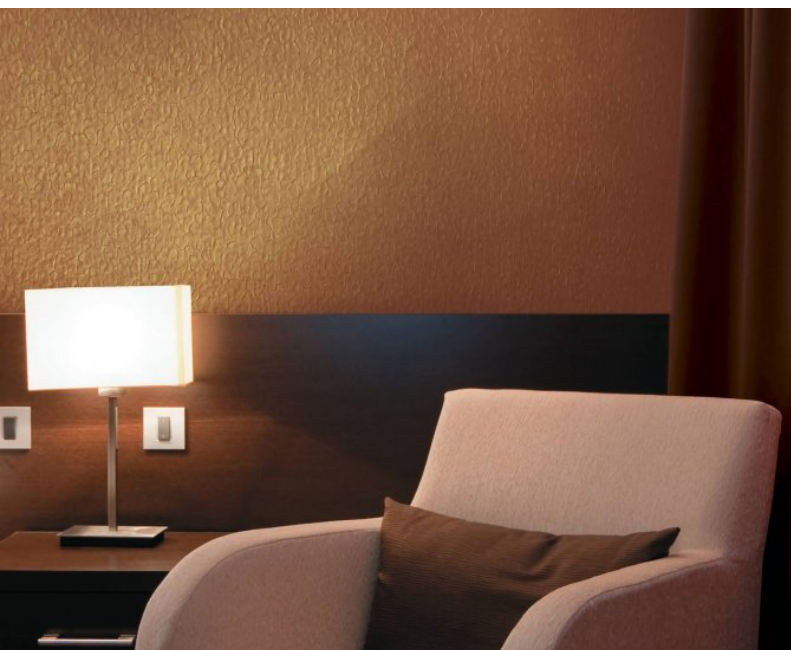

Stylish wallcoverings enriched with texture for a warm decorative design scheme. For further information, please contact customer services on 03705 117 118.

Product Details

Design:	Verona
SKU:	07A61
Colour Description:	Cream
Width:	130 cm
Length:	30 m
Sold By:	Per linear metre
Construction Type:	Fabric backed Vinyl
Backer:	Osnaburg
Weight:	455 gsm
Fire rating:	Euro Class B