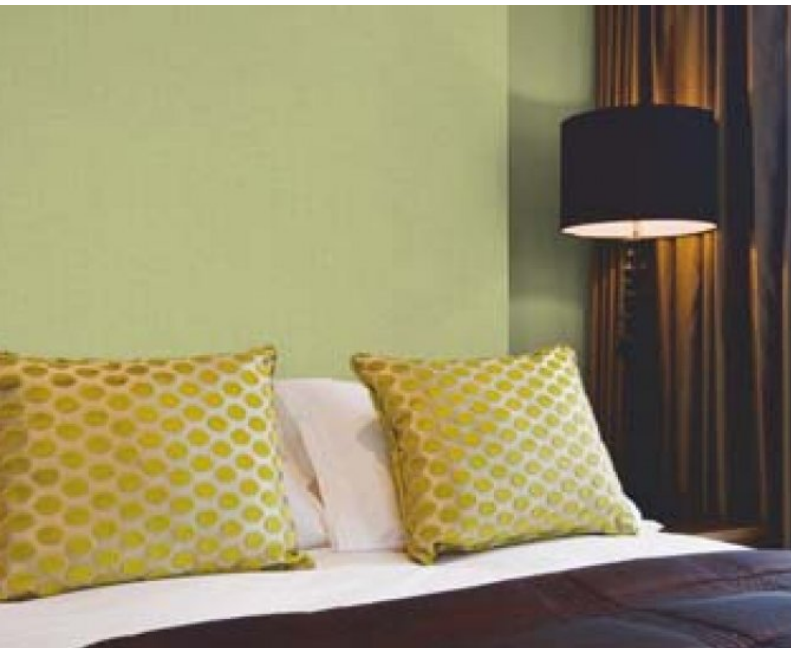

### Product Details

<b>Design:</b>	Rohan
<b>SKU:</b>	01A52
<b>Colour Description:</b>	Beige
<b>Width:</b>	130 cm
<b>Length:</b>	30 m
<b>Sold By:</b>	Per linear metre
<b>Construction Type:</b>	Fabric backed Vinyl
<b>Backer:</b>	Non woven polyester
<b>Weight:</b>	360 gsm
<b>Fire rating:</b>	Euro Class B