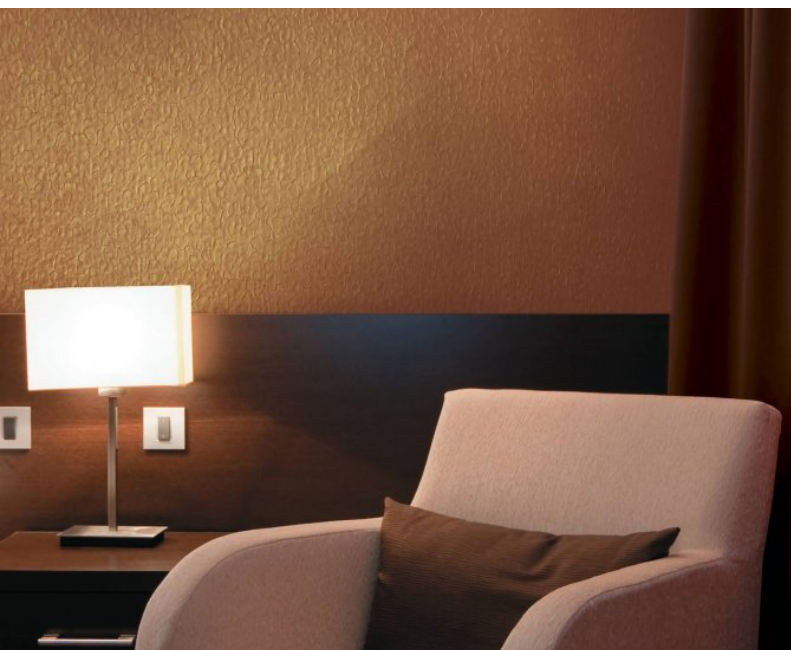

Stylish wallcoverings enriched with texture for a warm decorative design scheme. For further information, please contact customer services on 03705 117 118.

Product Details

| | |
|----------------------------|---------------------|
| Design: | Verona |
| SKU: | 07A55 |
| Colour Description: | Beige |
| Width: | 130 cm |
| Length: | 30 m |
| Sold By: | Per linear metre |
| Construction Type: | Fabric backed Vinyl |
| Backer: | Osnaburg |
| Weight: | 455 gsm |
| Fire rating: | Euro Class B |