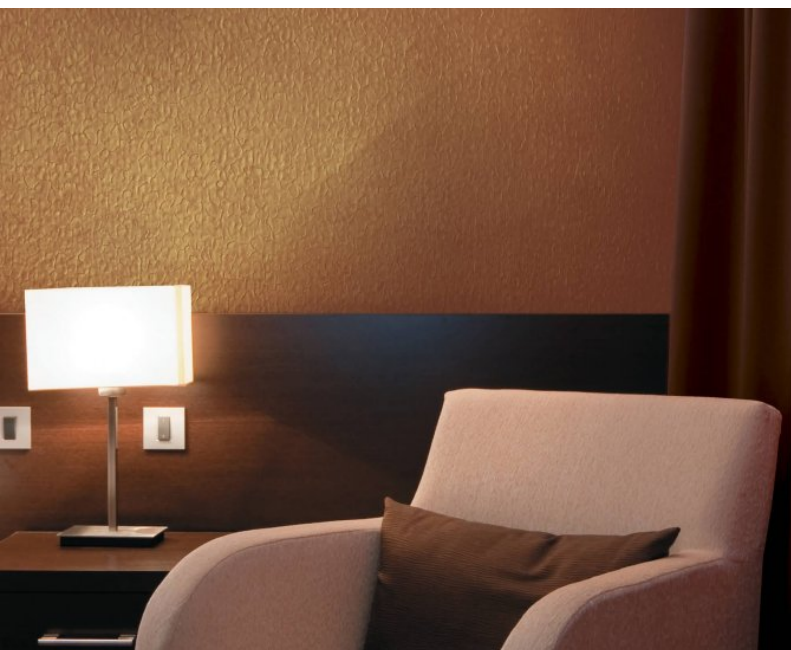

Stylish wallcoverings enriched with texture for a warm decorative design scheme. For further information, please contact customer services on 03705 117 118.

Product Details

Design:	Verona
SKU:	07A53
Colour Description:	Cream
Width:	130 cm
Length:	30 m
Sold By:	Per linear metre
Construction Type:	Fabric backed Vinyl
Backer:	Osnaburg
Weight:	455 gsm
Fire rating:	Euro Class B