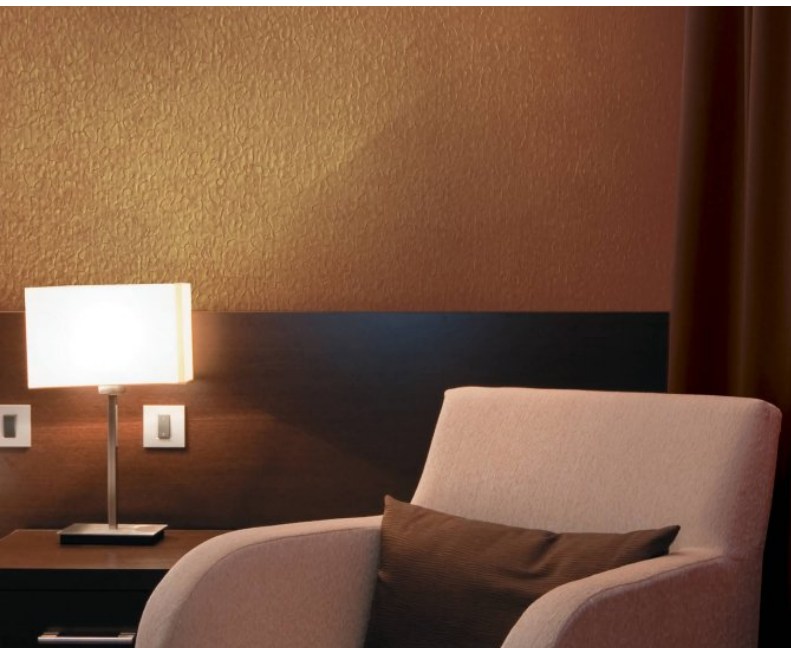

Stylish wallcoverings enriched with texture for a warm decorative design scheme. For further information, please contact customer services on 03705 117 118.

Product Details

Design:	Verona
SKU:	07A53
Colour Description:	Cream
Width:	130 cm
Length:	30 m
Sold By:	Per linear metre
Construction Type:	Fabric backed Vinyl
Backer:	Osnaburg
Weight:	455 gsm
Fire rating:	Euro Class B-s2,d0