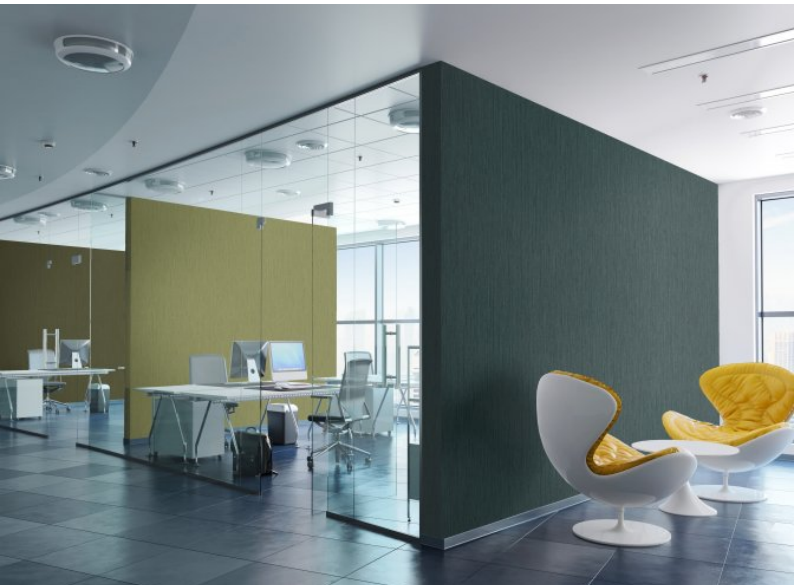

Inspired by light and shadow, texture and print combine to ooze delicate glamour for walls. The textile styling of the emboss, echoed with equally tailored print makes this a versatile wallcovering of choice.

Product Details

| | |
|----------------------------|---------------------|
| Design: | Shimmer |
| SKU: | 12904 |
| Colour Description: | Grey |
| Width: | 130 |
| Length: | 30 |
| Sold By: | Per Linear Metre |
| Construction Type: | Fabric backed Vinyl |
| Backer: | Cotton Scrim |
| Weight: | 360gsm |
| Fire rating: | Euro Class B-s1, d0 |