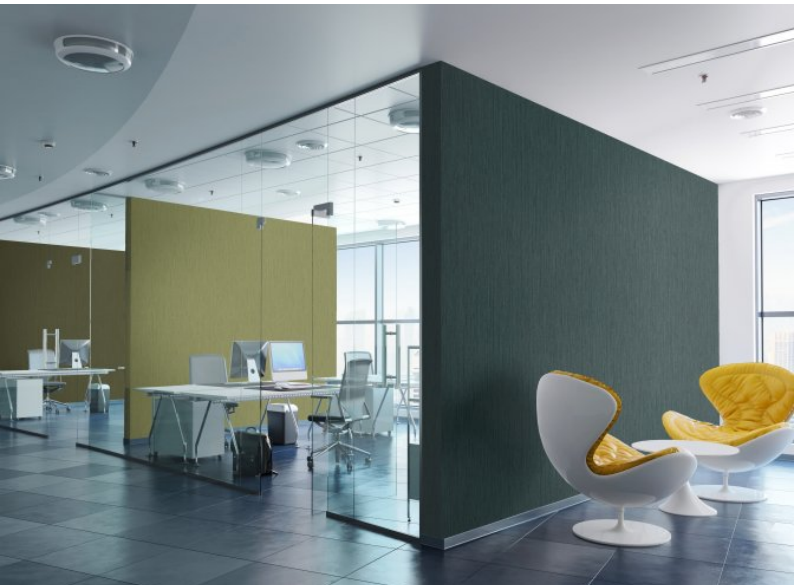

Inspired by light and shadow, texture and print combine to ooze delicate glamour for walls. The textile styling of the emboss, echoed with equally tailored print makes this a versatile wallcovering of choice.

### Product Details

<b>Design:</b>	Shimmer
<b>SKU:</b>	12901
<b>Colour Description:</b>	Grey
<b>Width:</b>	130
<b>Length:</b>	30
<b>Sold By:</b>	Per Linear Metre
<b>Construction Type:</b>	Fabric backed Vinyl
<b>Backer:</b>	Cotton Scrim
<b>Weight:</b>	360gsm
<b>Fire rating:</b>	Euro Class B-s1, d0