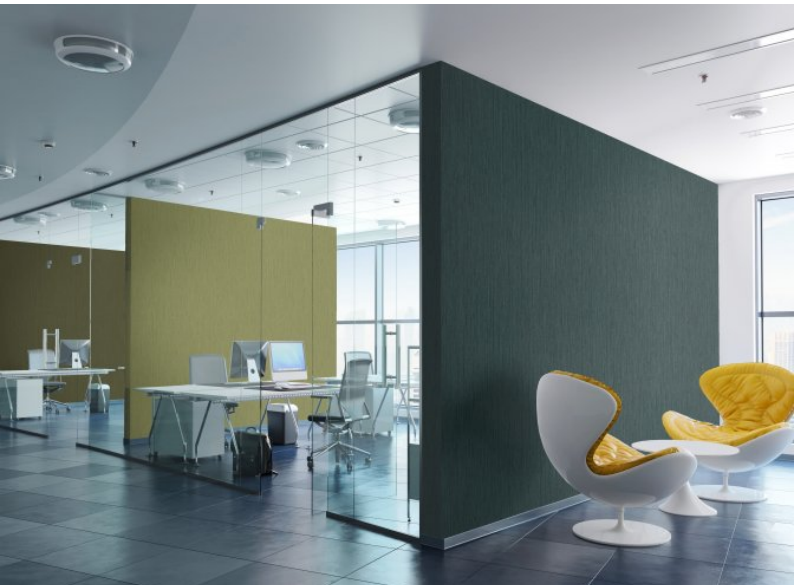

Inspired by light and shadow, texture and print combine to ooze delicate glamour for walls. The textile styling of the emboss, echoed with equally tailored print makes this a versatile wallcovering of choice.

Product Details

Design:	Shimmer
SKU:	12895
Colour Description:	Green
Width:	130
Length:	30
Sold By:	Per Linear Metre
Construction Type:	Fabric backed Vinyl
Backer:	Cotton Scrim
Weight:	360gsm
Fire rating:	Euro Class B-s1, d0